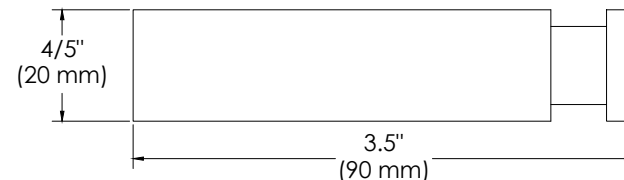

BEST GLASS PARTS - TOWEL BAR SQUARE 18"

PRODUCT SPECIFICATIONS :

- Finishes : Chrome, Black, Brush Nickel, Gold
- Material : Brass
- Modern Geometric Aesthetic: Features a sharp, square-profile design that adds a sophisticated, architectural touch to contemporary bathrooms and luxury suites.
- Premium Stainless Steel Construction: Built from high-grade, corrosion-resistant stainless steel, ensuring it maintains its structural integrity and finish in high-moisture environments.
- Optimized Space Management: Engineered to support multiple towels securely, making it an efficient solution for both compact guest baths and spacious primary bathrooms.
- High Durability & Strength: The square silhouette provides a sturdy, rigid frame that resists bending and ensures long-lasting performance under daily use.
- Precision Installation: Includes all necessary mounting hardware for a secure, flush-to-wall fit, ensuring precise alignment and a professional finish.
- Low Maintenance: The sleek, flat surfaces are designed for easy cleaning and are resistant to tarnishing and water spots.