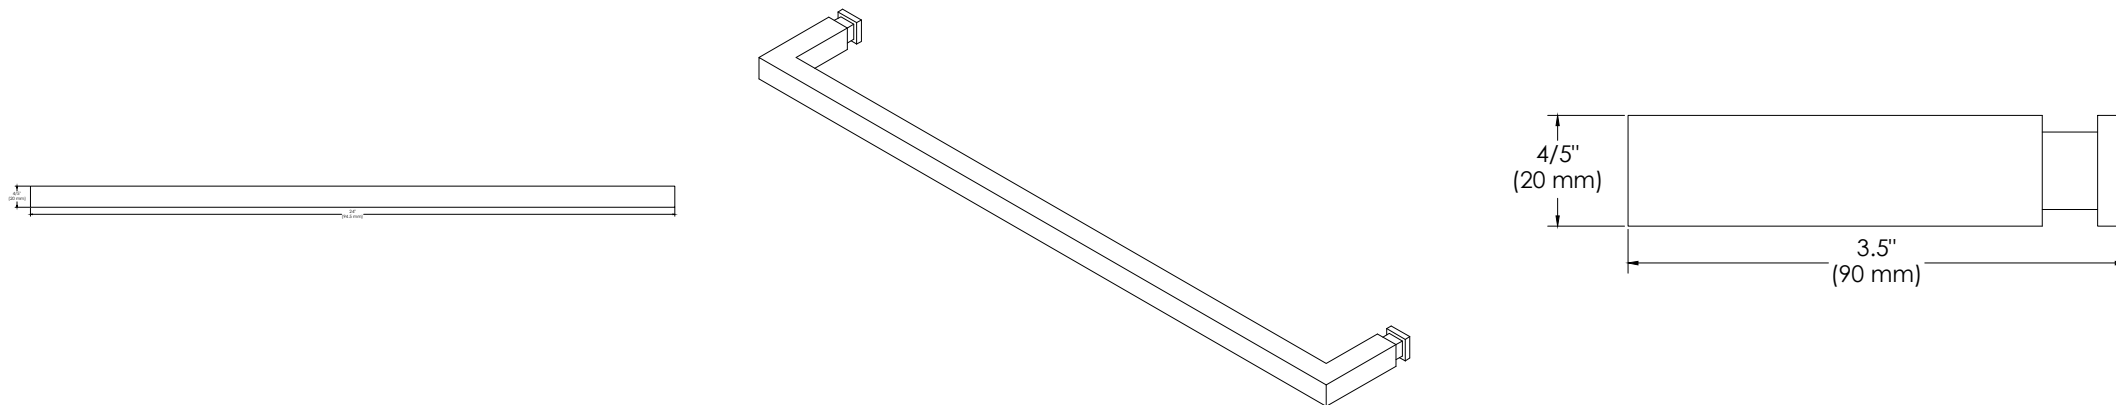

BEST GLASS PARTS - TOWEL BAR SQUARE 24"

PRODUCT SPECIFICATIONS :

- Finishes : Chrome, Black, Brush Nickel, Gold
- Material : Brass
- Modern Geometric Aesthetic: Features a sharp, square-profile design that adds a sophisticated, architectural touch to contemporary bathrooms and luxury suites.
- Premium Stainless Steel Construction: Built from high-grade, corrosion-resistant stainless steel, ensuring it maintains its structural integrity and finish in high-moisture environments.
- Optimized Space Management: Engineered to support multiple towels securely, making it an efficient solution for both compact guest baths and spacious primary bathrooms.
- High Durability & Strength: The square silhouette provides a sturdy, rigid frame that resists bending and ensures long-lasting performance under daily use.
- Precision Installation: Includes all necessary mounting hardware for a secure, flush-to-wall fit, ensuring precise alignment and a professional finish.
- Low Maintenance: The sleek, flat surfaces are designed for easy cleaning and are resistant to tarnishing and water spots.