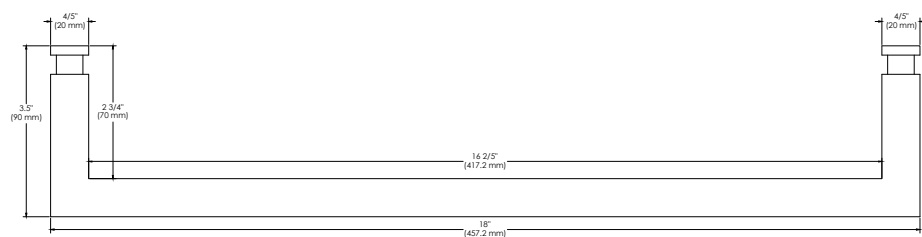

BEST GLASS PARTS - TOWEL BAR SQUARE 18"

PRODUCT SPECIFICATIONS :

- Finishes : Chrome, Black, Brush Nickel, Gold
- Material : Brass
- Modern Geometric Aesthetic: Features a sharp, square-profile design that adds a sophisticated, architectural touch to contemporary bathrooms and luxury suites.
- Premium Stainless Steel Construction: Built from high-grade, corrosion-resistant stainless steel, ensuring it maintains its structural integrity and finish in high-moisture environments.
- Optimized Space Management: Engineered to support multiple towels securely, making it an efficient solution for both compact guest baths and spacious primary bathrooms.
- High Durability & Strength: The square silhouette provides a sturdy, rigid frame that resists bending and ensures long-lasting performance under daily use.
- Precision Installation: Includes all necessary mounting hardware for a secure, flush-to-wall fit, ensuring precise alignment and a professional finish.
- Low Maintenance: The sleek, flat surfaces are designed for easy cleaning and are resistant to tarnishing and water spots.