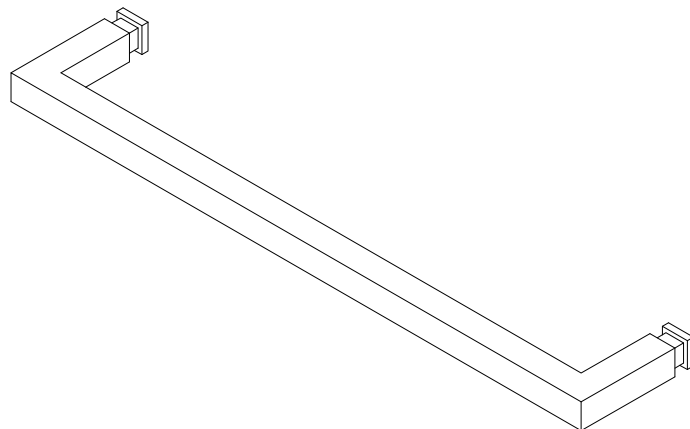

BEST GLASS PARTS - TOWEL BAR SQUARE 18"

PRODUCT SPECIFICATIONS :

- Finishes : Chrome, Black, Brush Nickel, Gold
- Material : Brass
- Modern Geometric Aesthetic: Features a sharp, square-profile design that adds a sophisticated, architectural touch to contemporary bathrooms and luxury suites.
- Premium Stainless Steel Construction: Built from high-grade, corrosion-resistant stainless steel, ensuring it maintains its structural integrity and finish in high-moisture environments.
- Optimized Space Management: Engineered to support multiple towels securely, making it an efficient solution for both compact guest baths and spacious primary bathrooms.
- High Durability & Strength: The square silhouette provides a sturdy, rigid frame that resists bending and ensures long-lasting performance under daily use.
- Precision Installation: Includes all necessary mounting hardware for a secure, flush-to-wall fit, ensuring precise alignment and a professional finish.
- Low Maintenance: The sleek, flat surfaces are designed for easy cleaning and are resistant to tarnishing and water spots.