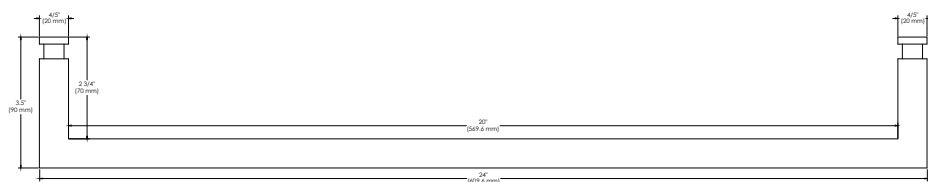

BEST GLASS PARTS - TOWEL BAR SQUARE 24"

PRODUCT SPECIFICATIONS :

- Finishes : Chrome, Black, Brush Nickel, Gold
- Material : Brass
- Modern Geometric Aesthetic: Features a sharp, square-profile design that adds a sophisticated, architectural touch to contemporary bathrooms and luxury suites.
- Premium Stainless Steel Construction: Built from high-grade, corrosion-resistant stainless steel, ensuring it maintains its structural integrity and finish in high-moisture environments.
- Optimized Space Management: Engineered to support multiple towels securely, making it an efficient solution for both compact guest baths and spacious primary bathrooms.
- High Durability & Strength: The square silhouette provides a sturdy, rigid frame that resists bending and ensures long-lasting performance under daily use.
- Precision Installation: Includes all necessary mounting hardware for a secure, flush-to-wall fit, ensuring precise alignment and a professional finish.
- Low Maintenance: The sleek, flat surfaces are designed for easy cleaning and are resistant to tarnishing and water spots.