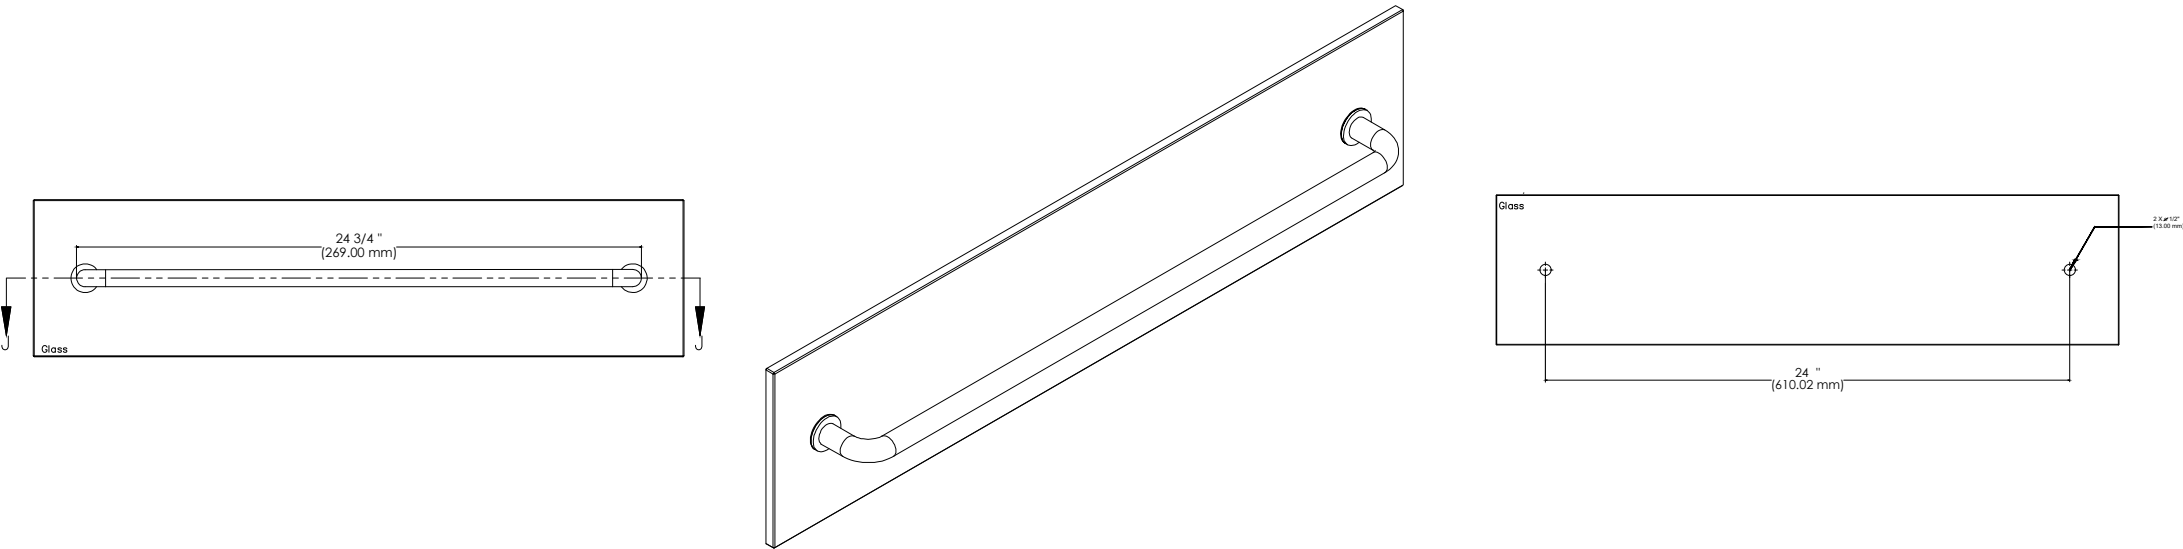

BEST GLASS PARTS - TOWEL BAR ROUND 24"

PRODUCT SPECIFICATIONS :

- Finishes : Chrome, Black, Brush Nickel, Gold
- Material : Brass
- Timeless Round Aesthetic: Features a smooth, circular profile that complements a wide range of interior styles, from contemporary to classic.
- Durable & Corrosion-Resistant: Manufactured with high-quality materials and finishes that resist tarnishing, specifically designed to withstand humid bathroom environments.
- Organized Space Management: Provides a secure and accessible location for hanging towels, helping to maintain a clutter-free and professional look.
- Robust Construction: The rounded design is not only stylish but also ensures a sturdy hold and long-term structural integrity.
- Versatile Application: Ideal for bathrooms, powder rooms, or any space requiring a sleek, functional showcase for linens.
- Effortless Installation: Engineered for a quick and easy setup, providing a seamless finish without complicated mounting procedures.