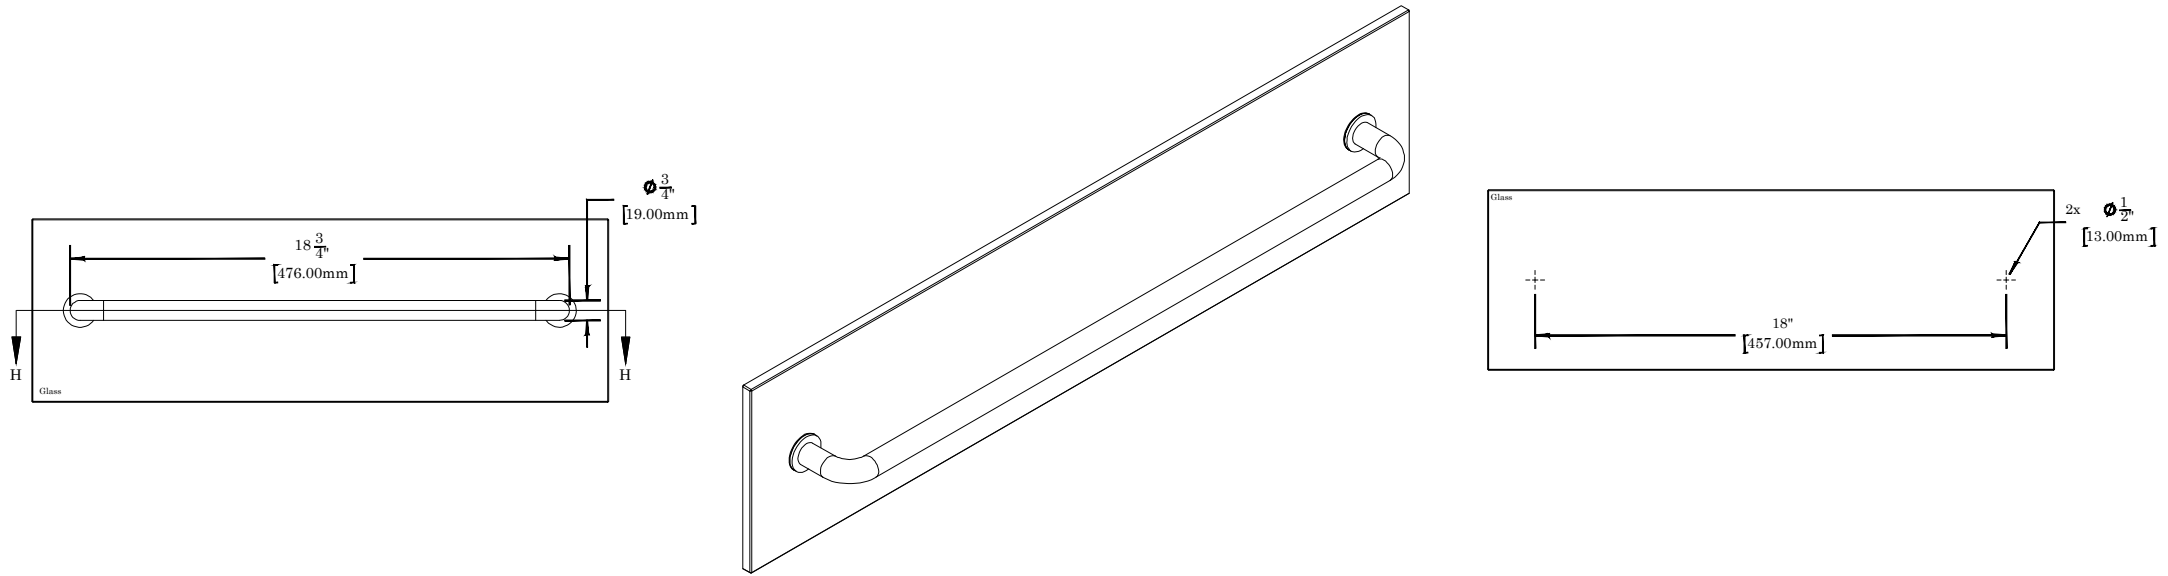

BEST GLASS PARTS - TOWEL BAR ROUND 18"

PRODUCT SPECIFICATIONS :

- Finishes : Chrome, Black, Brush Nickel, Gold
- Material : Brass
- Timeless Round Aesthetic: Features a smooth, circular design that integrates seamlessly into a variety of decor styles, from ultra-modern to classic.
- High-End Durability: Crafted from corrosion-resistant and tarnish-proof materials, specifically engineered to withstand the humid conditions of bathrooms and powder rooms.
- Efficient Space Management: Provides a dedicated, accessible space for hanging towels, helping to keep your bathroom organized and free of visual clutter.
- Sturdy Support: The rounded bar and mounting system are designed to provide a firm, reliable hold for both hand towels and heavy bath sheets.
- Quick & Easy Installation: Designed for a straightforward mounting process, allowing homeowners and contractors to upgrade the space with minimal effort.
- Premium Finish: The high-quality polished or brushed surface adds a touch of sophistication while remaining easy to clean and maintain.