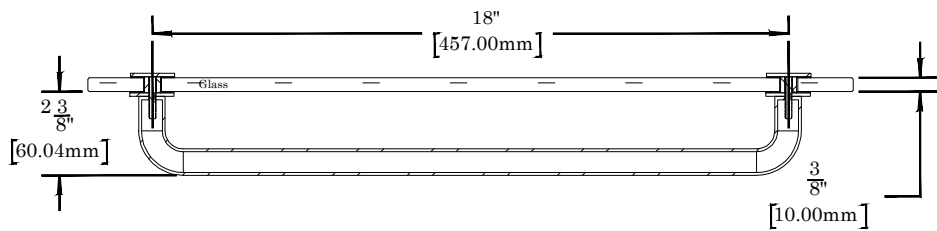

BEST GLASS PARTS - TOWEL BAR ROUND 18"

PRODUCT SPECIFICATIONS :

- Finishes : Chrome, Black, Brush Nickel, Gold
- Material : Brass
- Timeless Round Aesthetic: Features a smooth, circular design that integrates seamlessly into a variety of decor styles, from ultra-modern to classic.
- High-End Durability: Crafted from corrosion-resistant and tarnish-proof materials, specifically engineered to withstand the humid conditions of bathrooms and powder rooms.
- Efficient Space Management: Provides a dedicated, accessible space for hanging towels, helping to keep your bathroom organized and free of visual clutter.
- Sturdy Support: The rounded bar and mounting system are designed to provide a firm, reliable hold for both hand towels and heavy bath sheets.
- Quick & Easy Installation: Designed for a straightforward mounting process, allowing homeowners and contractors to upgrade the space with minimal effort.
- Premium Finish: The high-quality polished or brushed surface adds a touch of sophistication while remaining easy to clean and maintain.