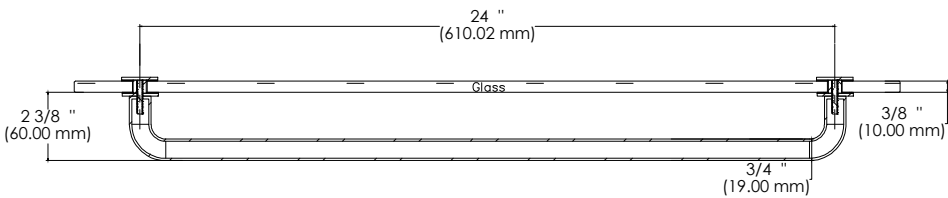

BEST GLASS PARTS - TOWEL BAR ROUND 24"

PRODUCT SPECIFICATIONS :

- Finishes : Chrome, Black, Brush Nickel, Gold
- Material : Brass
- Timeless Round Aesthetic: Features a smooth, circular profile that complements a wide range of interior styles, from contemporary to classic.
- Durable & Corrosion-Resistant: Manufactured with high-quality materials and finishes that resist tarnishing, specifically designed to withstand humid bathroom environments.
- Organized Space Management: Provides a secure and accessible location for hanging towels, helping to maintain a clutter-free and professional look.
- Robust Construction: The rounded design is not only stylish but also ensures a sturdy hold and long-term structural integrity.
- Versatile Application: Ideal for bathrooms, powder rooms, or any space requiring a sleek, functional showcase for linens.
- Effortless Installation: Engineered for a quick and easy setup, providing a seamless finish without complicated mounting procedures.