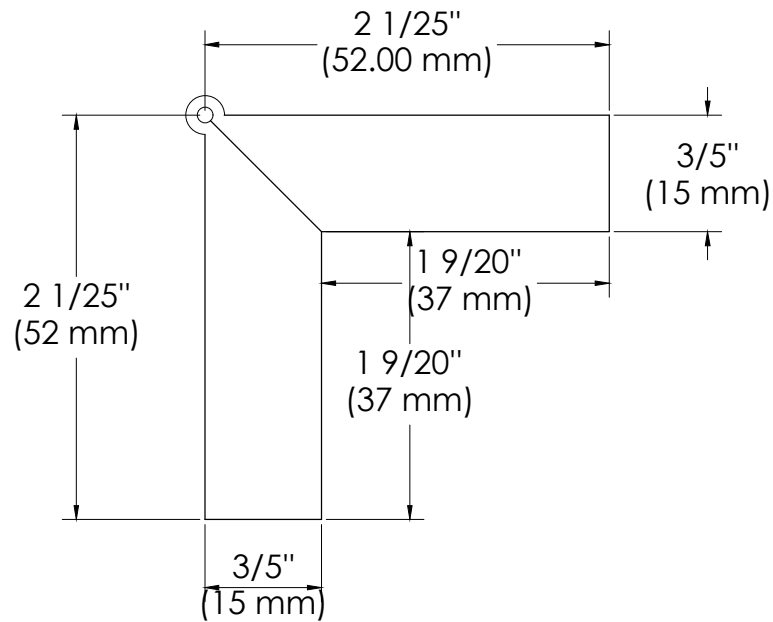

BEST GLASS PARTS - TOP CLAMP ADJUSTABLE

PRODUCT SPECIFICATIONS :

- Finishes : Chrome, Black, Brush Nickel
- Material : Brass