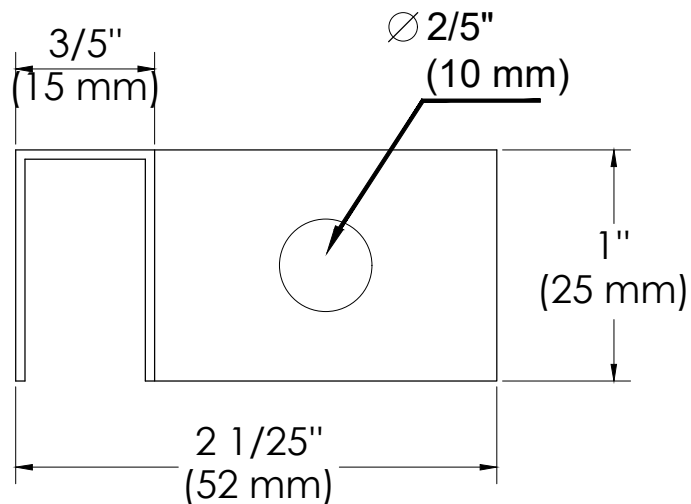

BEST GLASS PARTS - TOP CLAMP ADJUSTABLE

PRODUCT SPECIFICATIONS :

- Finishes : Chrome, Black, Brush Nickel
- Material : Brass