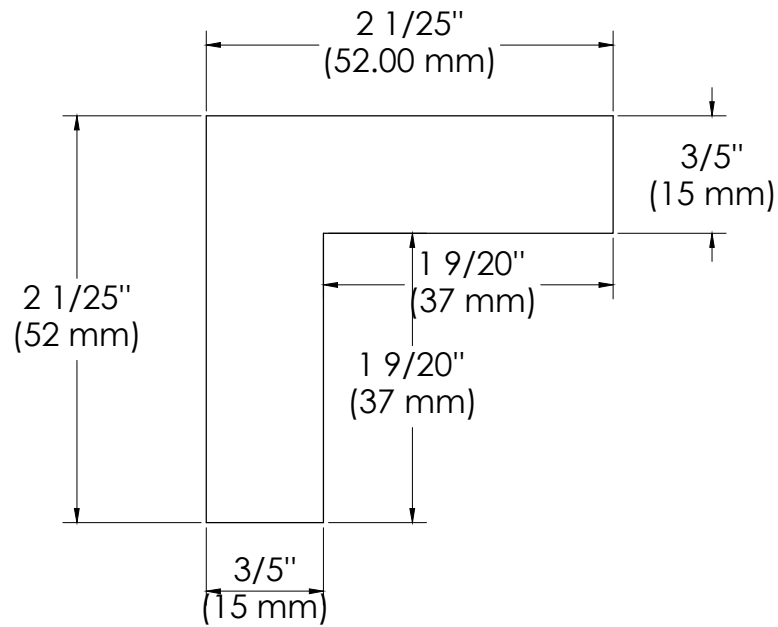

BEST GLASS PARTS - TOP CLAMP 90

PRODUCT SPECIFICATIONS :

- Finishes : Chrome, Black, Brush Nickel
- Material : Brass