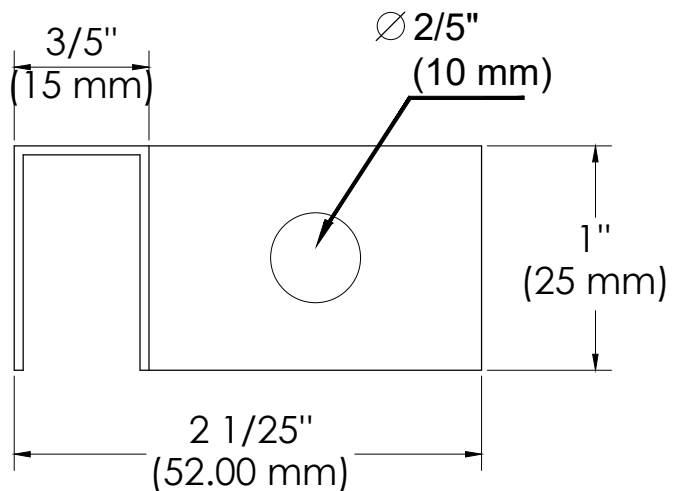

BEST GLASS PARTS - TOP CLAMP 90

PRODUCT SPECIFICATIONS :

- Finishes : Chrome, Black, Brush Nickel
- Material : Brass