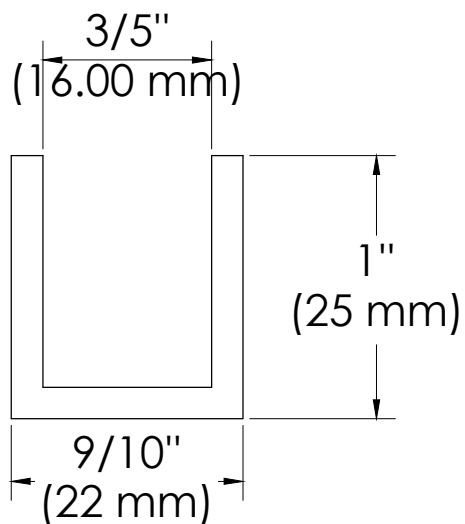

BEST GLASS PARTS - TOP CLAMP 180

PRODUCT SPECIFICATIONS :

- Finishes : Chrome, Black, Brush Nickel
- Material : Brass