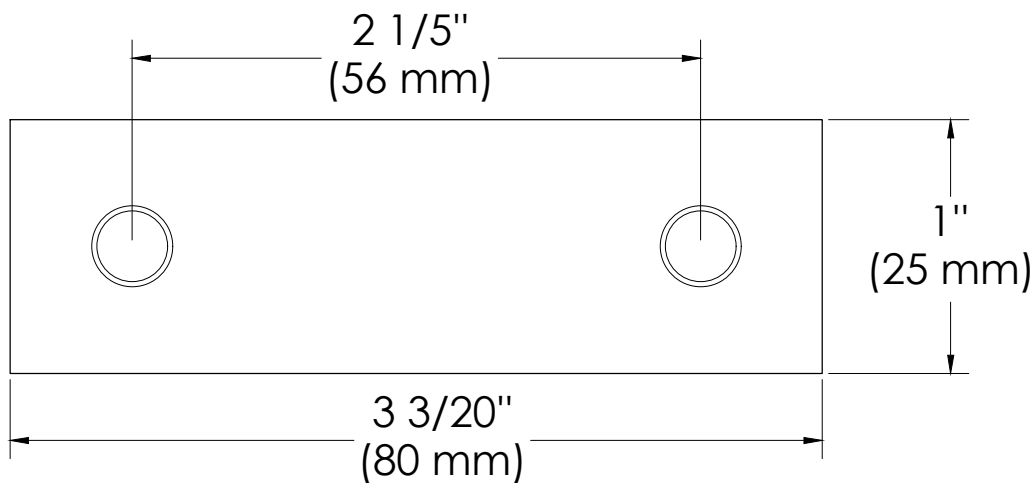

BEST GLASS PARTS - TOP CLAMP 180

PRODUCT SPECIFICATIONS :

- Finishes : Chrome, Black, Brush Nickel
- Material : Brass