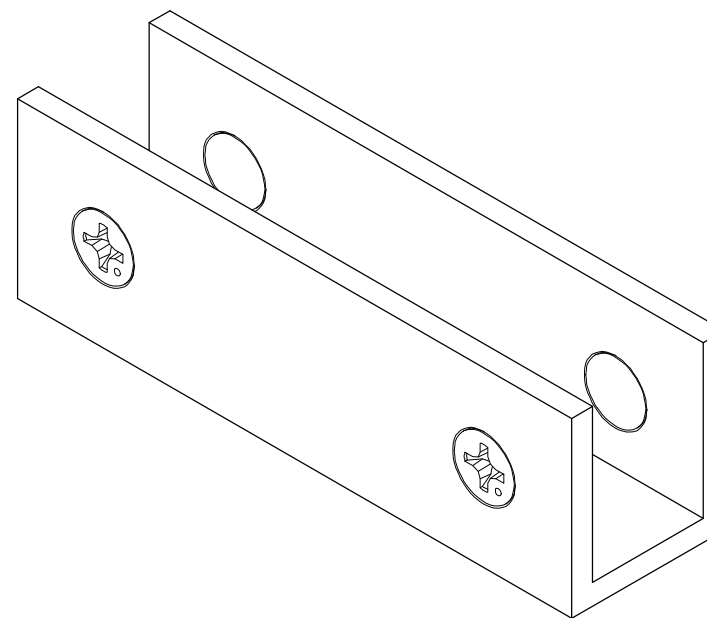

BEST GLASS PARTS - TOP CLAMP 180

PRODUCT SPECIFICATIONS :

- Finishes : Chrome, Black, Brush Nickel
- Material : Brass