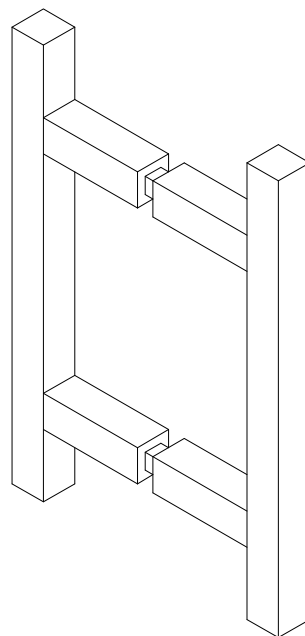

# BEST GLASS PARTS - PULL HANDLE H SQUARE 6"

## PRODUCT SPECIFICATIONS :

- Finishes : Chrome, Black, Brush Nickel, Gold
- Material : Brass
- Robust Stainless Steel Build: Constructed from high-grade stainless steel, offering maximum durability and superior resistance to corrosion, even in high-traffic or humid environments.
- Modern "H-Square" Geometry: Features a sophisticated H-shaped profile with clean, sharp lines that serve as a focal point for modern and minimalist interior designs.
- Ergonomic Precision: Specifically engineered for a comfortable, secure grip, ensuring that opening and closing heavy doors or large drawers is completely effortless.
- Versatile Architectural Use: A perfect fit for both residential and commercial applications, including entrance doors, office glass partitions, and high-end kitchen cabinetry.
- Professional Security & Stability: The sturdy construction and secure mounting system provide a reliable, "no-wiggle" attachment that enhances the overall feel of the door.
- Minimalist Aesthetic: Designed to complement other square-profile hardware, providing a seamless and polished look across your entire property renovation.

# BEST GLASS PARTS - PULL HANDLE H SQUARE 8"