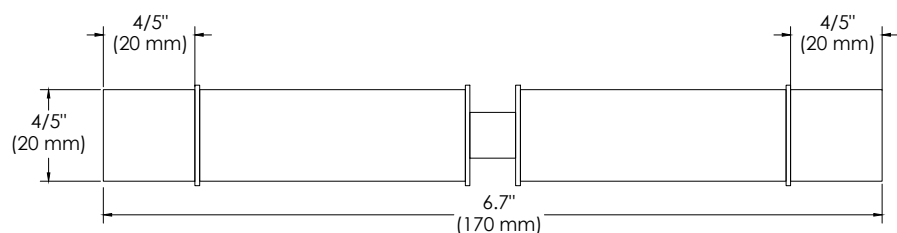

BEST GLASS PARTS - PULL HANDLE H SQUARE 24"

PRODUCT SPECIFICATIONS :

- Finishes : Chrome, Black, Brush Nickel, Gold
- Material : Brass
- Robust Stainless Steel Build: Constructed from high-grade stainless steel, offering maximum durability and superior resistance to corrosion, even in high-traffic or humid environments.
- Modern "H-Square" Geometry: Features a sophisticated H-shaped profile with clean, sharp lines that serve as a focal point for modern and minimalist interior designs.
- Ergonomic Precision: Specifically engineered for a comfortable, secure grip, ensuring that opening and closing heavy doors or large drawers is completely effortless.
- Versatile Architectural Use: A perfect fit for both residential and commercial applications, including entrance doors, office glass partitions, and high-end kitchen cabinetry.
- Professional Security & Stability: The sturdy construction and secure mounting system provide a reliable, "no-wiggle" attachment that enhances the overall feel of the door.
- Minimalist Aesthetic: Designed to complement other square-profile hardware, providing a seamless and polished look across your entire property renovation.