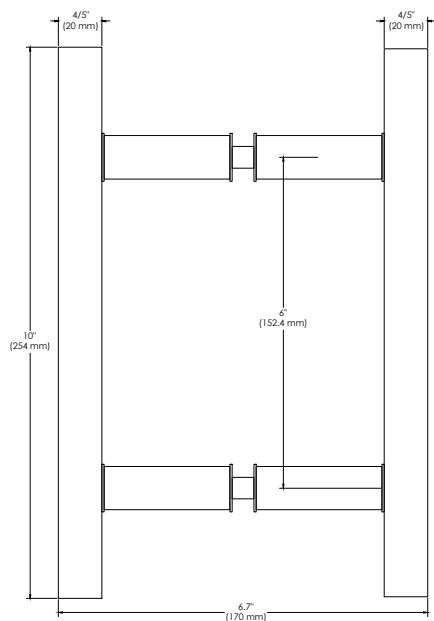

# BEST GLASS PARTS - PULL HANDLE H SQUARE 6"

# BEST GLASS PARTS - PULL HANDLE H SQUARE 8"

# BEST GLASS PARTS - PULL HANDLE H SQUARE 12"

# BEST GLASS PARTS - PULL HANDLE H SQUARE 24"