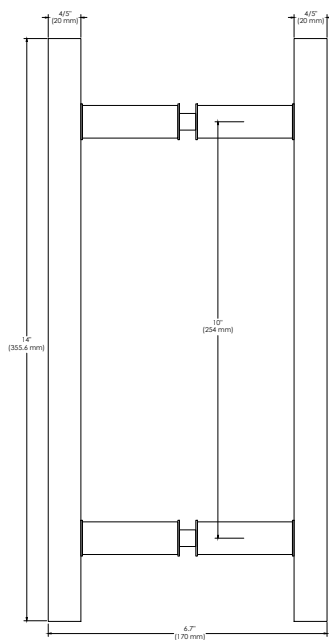

# BEST GLASS PARTS - PULL HANDLE H SQUARE 8"

# BEST GLASS PARTS - PULL HANDLE H SQUARE 12"

# BEST GLASS PARTS - PULL HANDLE H SQUARE 24"