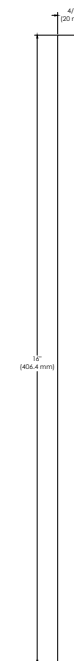

BEST GLASS PARTS - PULL HANDLE H SQUARE 24"

PRODUCT SPECIFICATIONS :

- Finishes : Chrome, Black, Brush Nickel, Gold
- Material : Brass
- Robust Stainless Steel Build: Constructed from high-grade stainless steel, offering maximum durability and superior resistance to corrosion, even in high-traffic or humid environments.
- Modern "H-Square" Geometry: Features a sophisticated H-shaped profile with clean, sharp lines that serve as a focal point for modern and minimalist interior designs.
- Ergonomic Precision: Specifically engineered for a comfortable, secure grip, ensuring that opening and closing heavy doors or large drawers is completely effortless.
- Versatile Architectural Use: A perfect fit for both residential and commercial applications, including entrance doors, office glass partitions, and high-end kitchen cabinetry.
- Professional Security & Stability: The sturdy construction and secure mounting system provide a reliable, "no-wiggle" attachment that enhances the overall feel of the door.
- Minimalist Aesthetic: Designed to complement other square-profile hardware, providing a seamless and polished look across your entire property renovation.