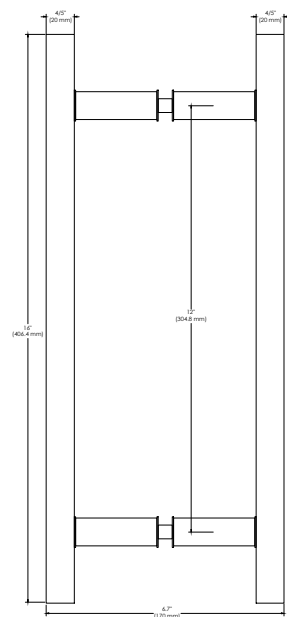

# BEST GLASS PARTS - PULL HANDLE H SQUARE 8"

# BEST GLASS PARTS - PULL HANDLE H SQUARE 12"

# BEST GLASS PARTS - PULL HANDLE H SQUARE 24"