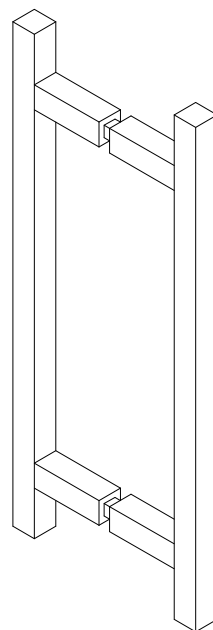

# BEST GLASS PARTS - PULL HANDLE H SQUARE 8"

# BEST GLASS PARTS - PULL HANDLE H SQUARE 12"

## PRODUCT SPECIFICATIONS :

- Finishes : Chrome, Black, Brush Nickel, Gold
- Material : Brass
- Robust Stainless Steel Build: Constructed from high-grade stainless steel, offering maximum durability and superior resistance to corrosion, even in high-traffic or humid environments.
- Modern "H-Square" Geometry: Features a sophisticated H-shaped profile with clean, sharp lines that serve as a focal point for modern and minimalist interior designs.
- Ergonomic Precision: Specifically engineered for a comfortable, secure grip, ensuring that opening and closing heavy doors or large drawers is completely effortless.
- Versatile Architectural Use: A perfect fit for both residential and commercial applications, including entrance doors, office glass partitions, and high-end kitchen cabinetry.
- Professional Security & Stability: The sturdy construction and secure mounting system provide a reliable, "no-wiggle" attachment that enhances the overall feel of the door.
- Minimalist Aesthetic: Designed to complement other square-profile hardware, providing a seamless and polished look across your entire property renovation.

# BEST GLASS PARTS - PULL HANDLE H SQUARE 24"