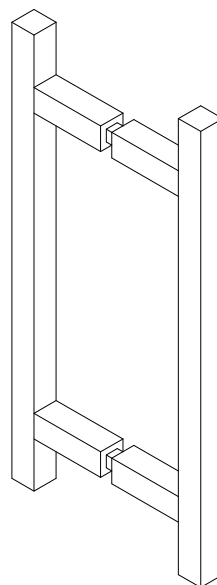

# BEST GLASS PARTS - PULL HANDLE H SQUARE 6"

# BEST GLASS PARTS - PULL HANDLE H SQUARE 8"

## PRODUCT SPECIFICATIONS :

- Finishes : Chrome, Black, Brush Nickel, Gold
- Material : Brass
- Robust Stainless Steel Build: Constructed from high-grade stainless steel, offering maximum durability and superior resistance to corrosion, even in high-traffic or humid environments.
- Modern "H-Square" Geometry: Features a sophisticated H-shaped profile with clean, sharp lines that serve as a focal point for modern and minimalist interior designs.
- Ergonomic Precision: Specifically engineered for a comfortable, secure grip, ensuring that opening and closing heavy doors or large drawers is completely effortless.
- Versatile Architectural Use: A perfect fit for both residential and commercial applications, including entrance doors, office glass partitions, and high-end kitchen cabinetry.
- Professional Security & Stability: The sturdy construction and secure mounting system provide a reliable, "no-wiggle" attachment that enhances the overall feel of the door.
- Minimalist Aesthetic: Designed to complement other square-profile hardware, providing a seamless and polished look across your entire property renovation.

# BEST GLASS PARTS - PULL HANDLE H SQUARE 12"