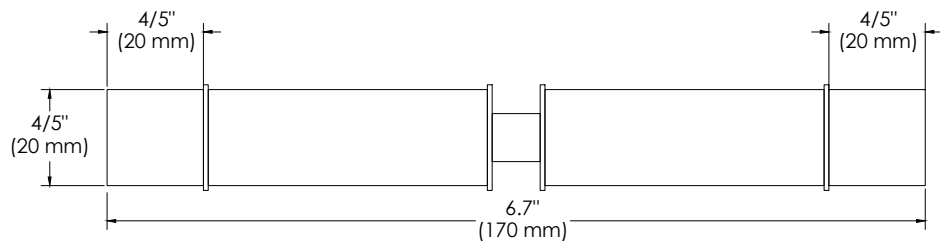

BEST GLASS PARTS - PULL HANDLE H SQUARE 12"

PRODUCT SPECIFICATIONS :

- Finishes : Chrome, Black, Brush Nickel, Gold
- Material : Brass
- Robust Stainless Steel Build: Constructed from high-grade stainless steel, offering maximum durability and superior resistance to corrosion, even in high-traffic or humid environments.
- Modern "H-Square" Geometry: Features a sophisticated H-shaped profile with clean, sharp lines that serve as a focal point for modern and minimalist interior designs.
- Ergonomic Precision: Specifically engineered for a comfortable, secure grip, ensuring that opening and closing heavy doors or large drawers is completely effortless.
- Versatile Architectural Use: A perfect fit for both residential and commercial applications, including entrance doors, office glass partitions, and high-end kitchen cabinetry.
- Professional Security & Stability: The sturdy construction and secure mounting system provide a reliable, "no-wiggle" attachment that enhances the overall feel of the door.
- Minimalist Aesthetic: Designed to complement other square-profile hardware, providing a seamless and polished look across your entire property renovation.