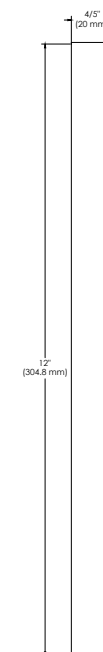

# BEST GLASS PARTS - PULL HANDLE H SQUARE 6"

## PRODUCT SPECIFICATIONS :

- Finishes : Chrome, Black, Brush Nickel, Gold
- Material : Brass
- Robust Stainless Steel Build: Constructed from high-grade stainless steel, offering maximum durability and superior resistance to corrosion, even in high-traffic or humid environments.
- Modern "H-Square" Geometry: Features a sophisticated H-shaped profile with clean, sharp lines that serve as a focal point for modern and minimalist interior designs.
- Ergonomic Precision: Specifically engineered for a comfortable, secure grip, ensuring that opening and closing heavy doors or large drawers is completely effortless.
- Versatile Architectural Use: A perfect fit for both residential and commercial applications, including entrance doors, office glass partitions, and high-end kitchen cabinetry.
- Professional Security & Stability: The sturdy construction and secure mounting system provide a reliable, "no-wiggle" attachment that enhances the overall feel of the door.
- Minimalist Aesthetic: Designed to complement other square-profile hardware, providing a seamless and polished look across your entire property renovation.

# BEST GLASS PARTS - PULL HANDLE H SQUARE 8"

# BEST GLASS PARTS - PULL HANDLE H SQUARE 12"