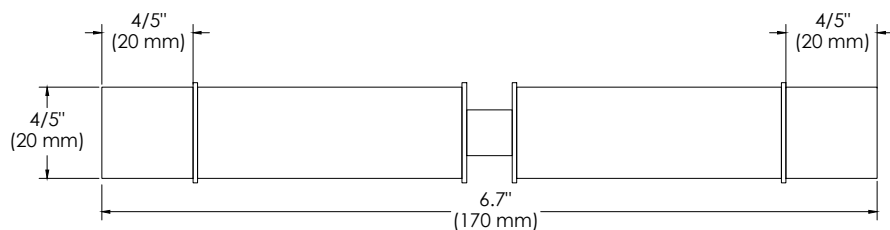

BEST GLASS PARTS - PULL HANDLE H SQUARE 8"

PRODUCT SPECIFICATIONS :

- Finishes : Chrome, Black, Brush Nickel, Gold
- Material : Brass
- Robust Stainless Steel Build: Constructed from high-grade stainless steel, offering maximum durability and superior resistance to corrosion, even in high-traffic or humid environments.
- Modern "H-Square" Geometry: Features a sophisticated H-shaped profile with clean, sharp lines that serve as a focal point for modern and minimalist interior designs.
- Ergonomic Precision: Specifically engineered for a comfortable, secure grip, ensuring that opening and closing heavy doors or large drawers is completely effortless.
- Versatile Architectural Use: A perfect fit for both residential and commercial applications, including entrance doors, office glass partitions, and high-end kitchen cabinetry.
- Professional Security & Stability: The sturdy construction and secure mounting system provide a reliable, "no-wiggle" attachment that enhances the overall feel of the door.
- Minimalist Aesthetic: Designed to complement other square-profile hardware, providing a seamless and polished look across your entire property renovation.