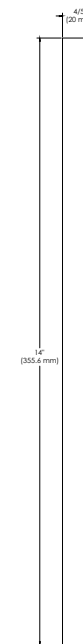

BEST GLASS PARTS - PULL HANDLE H SQUARE 12"

PRODUCT SPECIFICATIONS :

- Finishes : Chrome, Black, Brush Nickel, Gold
- Material : Brass
- Robust Stainless Steel Build: Constructed from high-grade stainless steel, offering maximum durability and superior resistance to corrosion, even in high-traffic or humid environments.
- Modern "H-Square" Geometry: Features a sophisticated H-shaped profile with clean, sharp lines that serve as a focal point for modern and minimalist interior designs.
- Ergonomic Precision: Specifically engineered for a comfortable, secure grip, ensuring that opening and closing heavy doors or large drawers is completely effortless.
- Versatile Architectural Use: A perfect fit for both residential and commercial applications, including entrance doors, office glass partitions, and high-end kitchen cabinetry.
- Professional Security & Stability: The sturdy construction and secure mounting system provide a reliable, "no-wiggle" attachment that enhances the overall feel of the door.
- Minimalist Aesthetic: Designed to complement other square-profile hardware, providing a seamless and polished look across your entire property renovation.