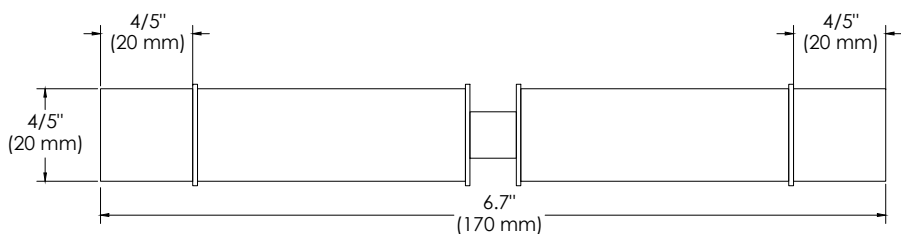

# BEST GLASS PARTS - PULL HANDLE H SQUARE 6"

## PRODUCT SPECIFICATIONS :

- Finishes : Chrome, Black, Brush Nickel, Gold
- Material : Brass
- Robust Stainless Steel Build: Constructed from high-grade stainless steel, offering maximum durability and superior resistance to corrosion, even in high-traffic or humid environments.
- Modern "H-Square" Geometry: Features a sophisticated H-shaped profile with clean, sharp lines that serve as a focal point for modern and minimalist interior designs.
- Ergonomic Precision: Specifically engineered for a comfortable, secure grip, ensuring that opening and closing heavy doors or large drawers is completely effortless.
- Versatile Architectural Use: A perfect fit for both residential and commercial applications, including entrance doors, office glass partitions, and high-end kitchen cabinetry.
- Professional Security & Stability: The sturdy construction and secure mounting system provide a reliable, "no-wiggle" attachment that enhances the overall feel of the door.
- Minimalist Aesthetic: Designed to complement other square-profile hardware, providing a seamless and polished look across your entire property renovation.