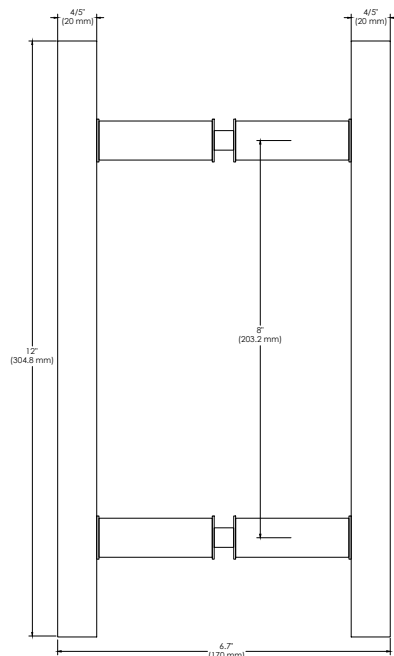

# BEST GLASS PARTS - PULL HANDLE H SQUARE 6"

# BEST GLASS PARTS - PULL HANDLE H SQUARE 8"

# BEST GLASS PARTS - PULL HANDLE H SQUARE 12"

# BEST GLASS PARTS - PULL HANDLE H SQUARE 24"