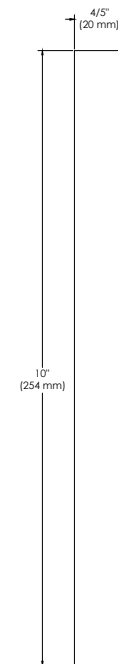

# BEST GLASS PARTS - PULL HANDLE H SQUARE 6"

## PRODUCT SPECIFICATIONS :

- Finishes : Chrome, Black, Brush Nickel, Gold
- Material : Brass
- Robust Stainless Steel Build: Constructed from high-grade stainless steel, offering maximum durability and superior resistance to corrosion, even in high-traffic or humid environments.
- Modern "H-Square" Geometry: Features a sophisticated H-shaped profile with clean, sharp lines that serve as a focal point for modern and minimalist interior designs.
- Ergonomic Precision: Specifically engineered for a comfortable, secure grip, ensuring that opening and closing heavy doors or large drawers is completely effortless.
- Versatile Architectural Use: A perfect fit for both residential and commercial applications, including entrance doors, office glass partitions, and high-end kitchen cabinetry.
- Professional Security & Stability: The sturdy construction and secure mounting system provide a reliable, "no-wiggle" attachment that enhances the overall feel of the door.
- Minimalist Aesthetic: Designed to complement other square-profile hardware, providing a seamless and polished look across your entire property renovation.

# BEST GLASS PARTS - PULL HANDLE H SQUARE 8"

# BEST GLASS PARTS - PULL HANDLE H SQUARE 12"