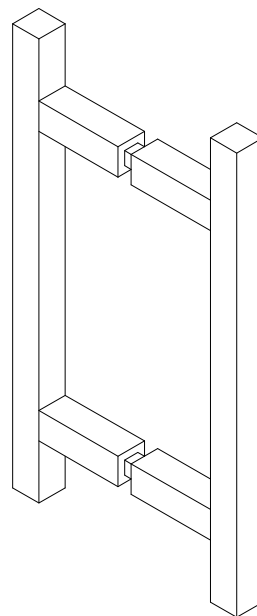

# BEST GLASS PARTS - PULL HANDLE H SQUARE 6"

## PRODUCT SPECIFICATIONS :

- Finishes : Chrome, Black, Brush Nickel, Gold
- Material : Brass
- Robust Stainless Steel Build: Constructed from high-grade stainless steel, offering maximum durability and superior resistance to corrosion, even in high-traffic or humid environments.
- Modern "H-Square" Geometry: Features a sophisticated H-shaped profile with clean, sharp lines that serve as a focal point for modern and minimalist interior designs.
- Ergonomic Precision: Specifically engineered for a comfortable, secure grip, ensuring that opening and closing heavy doors or large drawers is completely effortless.
- Versatile Architectural Use: A perfect fit for both residential and commercial applications, including entrance doors, office glass partitions, and high-end kitchen cabinetry.
- Professional Security & Stability: The sturdy construction and secure mounting system provide a reliable, "no-wiggle" attachment that enhances the overall feel of the door.
- Minimalist Aesthetic: Designed to complement other square-profile hardware, providing a seamless and polished look across your entire property renovation.

# BEST GLASS PARTS - PULL HANDLE H SQUARE 8"

# BEST GLASS PARTS - PULL HANDLE H SQUARE 12"