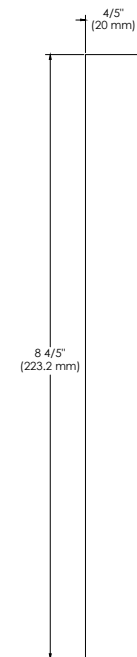

BEST GLASS PARTS - PULL HANDLE SQUARE - 8"

PRODUCT SPECIFICATIONS :

- Finishes : Chrome, Black, Brush Nickel, Gold
- Material : Brass
- Modern Geometric Aesthetic: Features a sharp, square-edge design that provides a sophisticated and high-end look, perfect for modern residential or commercial interiors.
- High-Strength Durability: Crafted from premium, wear-resistant materials to ensure long-lasting performance and structural integrity, even in high-traffic areas.
- Ergonomic Square Grip: Thoughtfully engineered to provide a comfortable and secure handhold, balancing its sharp look with smooth, user-friendly operation.
- Versatile Application: A seamless fit for entry doors, large cabinetry, or office partitions, offering a refined touch to any vertical surface.
- Multiple Premium Finishes: Available in various styles (such as Matte Black, Satin Brass, or Polished Chrome) to perfectly match your existing hardware and decor.
- Simplified Installation: Features precision pre-drilled mounting holes and included hardware, making it easy for both DIYers and professionals to achieve a perfect, secure fit.