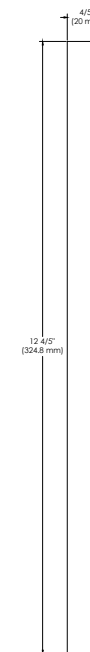

BEST GLASS PARTS - PULL HANDLE SQUARE - 12"

PRODUCT SPECIFICATIONS :

- Finishes : Chrome, Black, Brush Nickel, Gold
- Material : Brass
- Modern Geometric Aesthetic: Features a sharp, square-edge design that provides a sophisticated and high-end look, perfect for modern residential or commercial interiors.
- High-Strength Durability: Crafted from premium, wear-resistant materials to ensure long-lasting performance and structural integrity, even in high-traffic areas.
- Ergonomic Square Grip: Thoughtfully engineered to provide a comfortable and secure handhold, balancing its sharp look with smooth, user-friendly operation.
- Versatile Application: A seamless fit for entry doors, large cabinetry, or office partitions, offering a refined touch to any vertical surface.
- Multiple Premium Finishes: Available in various styles (such as Matte Black, Satin Brass, or Polished Chrome) to perfectly match your existing hardware and decor.
- Simplified Installation: Features precision pre-drilled mounting holes and included hardware, making it easy for both DIYers and professionals to achieve a perfect, secure fit.