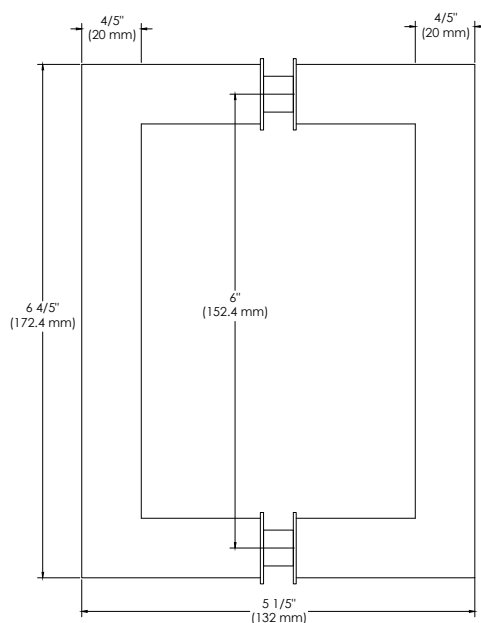

BEST GLASS PARTS - PULL HANDLE SQUARE - 6"

PRODUCT SPECIFICATIONS :

- Finishes : Chrome, Black, Brush Nickel, Gold
- Material : Brass
- Modern Geometric Aesthetic: Features a sharp, square-edge design that provides a sophisticated and high-end look, perfect for modern residential or commercial interiors.
- High-Strength Durability: Crafted from premium, wear-resistant materials to ensure long-lasting performance and structural integrity, even in high-traffic areas.
- Ergonomic Square Grip: Thoughtfully engineered to provide a comfortable and secure handhold, balancing its sharp look with smooth, user-friendly operation.
- Versatile Application: A seamless fit for entry doors, large cabinetry, or office partitions, offering a refined touch to any vertical surface.
- Multiple Premium Finishes: Available in various styles (such as Matte Black, Satin Brass, or Polished Chrome) to perfectly match your existing hardware and decor.
- Simplified Installation: Features precision pre-drilled mounting holes and included hardware, making it easy for both DIYers and professionals to achieve a perfect, secure fit.