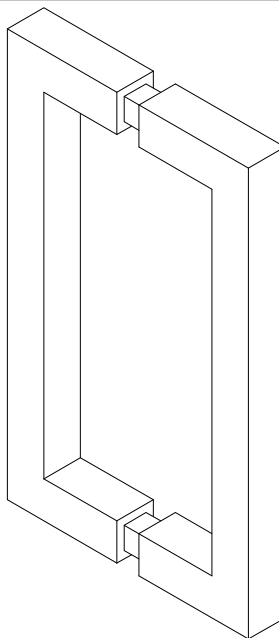

BEST GLASS PARTS - PULL HANDLE SQUARE - 8"

PRODUCT SPECIFICATIONS :

- Finishes : Chrome, Black, Brush Nickel, Gold
- Material : Brass
- Modern Geometric Aesthetic: Features a sharp, square-edge design that provides a sophisticated and high-end look, perfect for modern residential or commercial interiors.
- High-Strength Durability: Crafted from premium, wear-resistant materials to ensure long-lasting performance and structural integrity, even in high-traffic areas.
- Ergonomic Square Grip: Thoughtfully engineered to provide a comfortable and secure handhold, balancing its sharp look with smooth, user-friendly operation.
- Versatile Application: A seamless fit for entry doors, large cabinetry, or office partitions, offering a refined touch to any vertical surface.
- Multiple Premium Finishes: Available in various styles (such as Matte Black, Satin Brass, or Polished Chrome) to perfectly match your existing hardware and decor.
- Simplified Installation: Features precision pre-drilled mounting holes and included hardware, making it easy for both DIYers and professionals to achieve a perfect, secure fit.