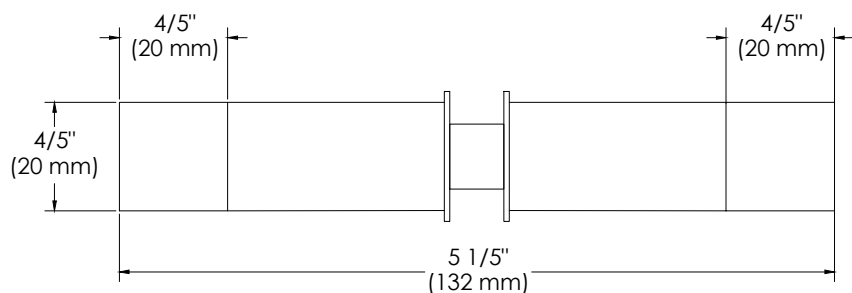

BEST GLASS PARTS - PULL HANDLE SQUARE - 12"

PRODUCT SPECIFICATIONS :

- Finishes : Chrome, Black, Brush Nickel, Gold
- Material : Brass
- Modern Geometric Aesthetic: Features a sharp, square-edge design that provides a sophisticated and high-end look, perfect for modern residential or commercial interiors.
- High-Strength Durability: Crafted from premium, wear-resistant materials to ensure long-lasting performance and structural integrity, even in high-traffic areas.
- Ergonomic Square Grip: Thoughtfully engineered to provide a comfortable and secure handhold, balancing its sharp look with smooth, user-friendly operation.
- Versatile Application: A seamless fit for entry doors, large cabinetry, or office partitions, offering a refined touch to any vertical surface.
- Multiple Premium Finishes: Available in various styles (such as Matte Black, Satin Brass, or Polished Chrome) to perfectly match your existing hardware and decor.
- Simplified Installation: Features precision pre-drilled mounting holes and included hardware, making it easy for both DIYers and professionals to achieve a perfect, secure fit.