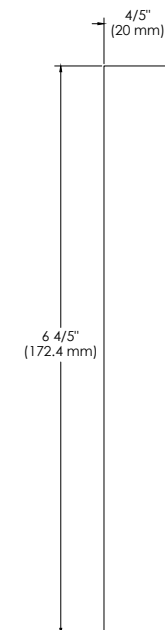

BEST GLASS PARTS - PULL HANDLE SQUARE - 6"

PRODUCT SPECIFICATIONS :

- Finishes : Chrome, Black, Brush Nickel, Gold
- Material : Brass
- Modern Geometric Aesthetic: Features a sharp, square-edge design that provides a sophisticated and high-end look, perfect for modern residential or commercial interiors.
- High-Strength Durability: Crafted from premium, wear-resistant materials to ensure long-lasting performance and structural integrity, even in high-traffic areas.
- Ergonomic Square Grip: Thoughtfully engineered to provide a comfortable and secure handhold, balancing its sharp look with smooth, user-friendly operation.
- Versatile Application: A seamless fit for entry doors, large cabinetry, or office partitions, offering a refined touch to any vertical surface.
- Multiple Premium Finishes: Available in various styles (such as Matte Black, Satin Brass, or Polished Chrome) to perfectly match your existing hardware and decor.
- Simplified Installation: Features precision pre-drilled mounting holes and included hardware, making it easy for both DIYers and professionals to achieve a perfect, secure fit.