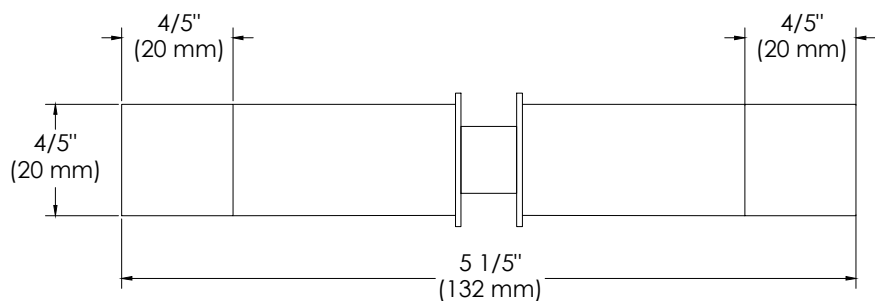

BEST GLASS PARTS - PULL HANDLE SQUARE - 8"

PRODUCT SPECIFICATIONS :

- Finishes : Chrome, Black, Brush Nickel, Gold
- Material : Brass
- Modern Geometric Aesthetic: Features a sharp, square-edge design that provides a sophisticated and high-end look, perfect for modern residential or commercial interiors.
- High-Strength Durability: Crafted from premium, wear-resistant materials to ensure long-lasting performance and structural integrity, even in high-traffic areas.
- Ergonomic Square Grip: Thoughtfully engineered to provide a comfortable and secure handhold, balancing its sharp look with smooth, user-friendly operation.
- Versatile Application: A seamless fit for entry doors, large cabinetry, or office partitions, offering a refined touch to any vertical surface.
- Multiple Premium Finishes: Available in various styles (such as Matte Black, Satin Brass, or Polished Chrome) to perfectly match your existing hardware and decor.
- Simplified Installation: Features precision pre-drilled mounting holes and included hardware, making it easy for both DIYers and professionals to achieve a perfect, secure fit.