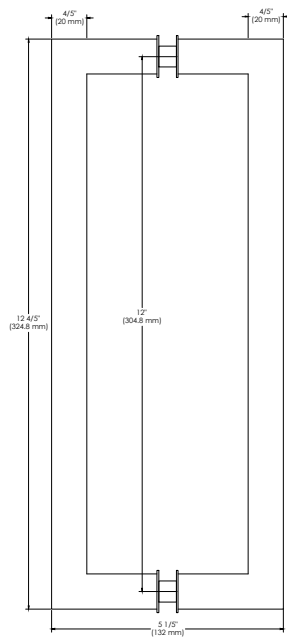

BEST GLASS PARTS - PULL HANDLE SQUARE - 12"

PRODUCT SPECIFICATIONS :

- Finishes : Chrome, Black, Brush Nickel, Gold
- Material : Brass
- Modern Geometric Aesthetic: Features a sharp, square-edge design that provides a sophisticated and high-end look, perfect for modern residential or commercial interiors.
- High-Strength Durability: Crafted from premium, wear-resistant materials to ensure long-lasting performance and structural integrity, even in high-traffic areas.
- Ergonomic Square Grip: Thoughtfully engineered to provide a comfortable and secure handhold, balancing its sharp look with smooth, user-friendly operation.
- Versatile Application: A seamless fit for entry doors, large cabinetry, or office partitions, offering a refined touch to any vertical surface.
- Multiple Premium Finishes: Available in various styles (such as Matte Black, Satin Brass, or Polished Chrome) to perfectly match your existing hardware and decor.
- Simplified Installation: Features precision pre-drilled mounting holes and included hardware, making it easy for both DIYers and professionals to achieve a perfect, secure fit.