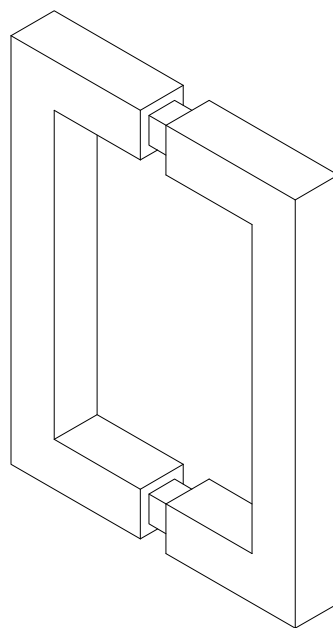

BEST GLASS PARTS - PULL HANDLE SQUARE - 6"

PRODUCT SPECIFICATIONS :

- Finishes : Chrome, Black, Brush Nickel, Gold
- Material : Brass
- Modern Geometric Aesthetic: Features a sharp, square-edge design that provides a sophisticated and high-end look, perfect for modern residential or commercial interiors.
- High-Strength Durability: Crafted from premium, wear-resistant materials to ensure long-lasting performance and structural integrity, even in high-traffic areas.
- Ergonomic Square Grip: Thoughtfully engineered to provide a comfortable and secure handhold, balancing its sharp look with smooth, user-friendly operation.
- Versatile Application: A seamless fit for entry doors, large cabinetry, or office partitions, offering a refined touch to any vertical surface.
- Multiple Premium Finishes: Available in various styles (such as Matte Black, Satin Brass, or Polished Chrome) to perfectly match your existing hardware and decor.
- Simplified Installation: Features precision pre-drilled mounting holes and included hardware, making it easy for both DIYers and professionals to achieve a perfect, secure fit.