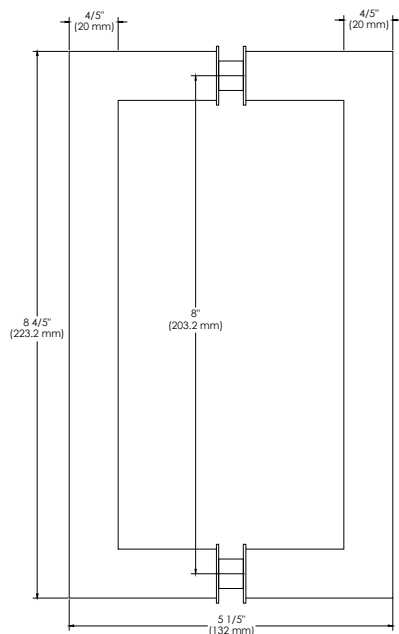

BEST GLASS PARTS - PULL HANDLE SQUARE - 8"

PRODUCT SPECIFICATIONS :

- Finishes : Chrome, Black, Brush Nickel, Gold
- Material : Brass
- Modern Geometric Aesthetic: Features a sharp, square-edge design that provides a sophisticated and high-end look, perfect for modern residential or commercial interiors.
- High-Strength Durability: Crafted from premium, wear-resistant materials to ensure long-lasting performance and structural integrity, even in high-traffic areas.
- Ergonomic Square Grip: Thoughtfully engineered to provide a comfortable and secure handhold, balancing its sharp look with smooth, user-friendly operation.
- Versatile Application: A seamless fit for entry doors, large cabinetry, or office partitions, offering a refined touch to any vertical surface.
- Multiple Premium Finishes: Available in various styles (such as Matte Black, Satin Brass, or Polished Chrome) to perfectly match your existing hardware and decor.
- Simplified Installation: Features precision pre-drilled mounting holes and included hardware, making it easy for both DIYers and professionals to achieve a perfect, secure fit.