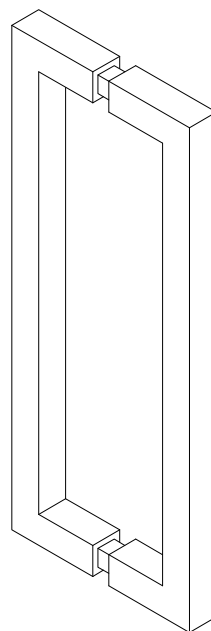

BEST GLASS PARTS - PULL HANDLE SQUARE - 12"

PRODUCT SPECIFICATIONS :

- Finishes : Chrome, Black, Brush Nickel, Gold
- Material : Brass
- Modern Geometric Aesthetic: Features a sharp, square-edge design that provides a sophisticated and high-end look, perfect for modern residential or commercial interiors.
- High-Strength Durability: Crafted from premium, wear-resistant materials to ensure long-lasting performance and structural integrity, even in high-traffic areas.
- Ergonomic Square Grip: Thoughtfully engineered to provide a comfortable and secure handhold, balancing its sharp look with smooth, user-friendly operation.
- Versatile Application: A seamless fit for entry doors, large cabinetry, or office partitions, offering a refined touch to any vertical surface.
- Multiple Premium Finishes: Available in various styles (such as Matte Black, Satin Brass, or Polished Chrome) to perfectly match your existing hardware and decor.
- Simplified Installation: Features precision pre-drilled mounting holes and included hardware, making it easy for both DIYers and professionals to achieve a perfect, secure fit.