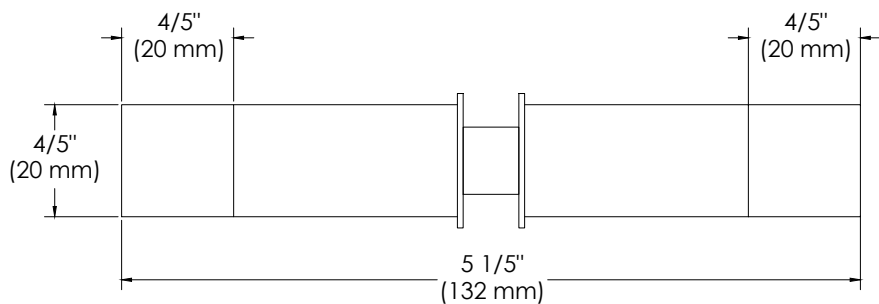

BEST GLASS PARTS - PULL HANDLE SQUARE - 6"

PRODUCT SPECIFICATIONS :

- Finishes : Chrome, Black, Brush Nickel, Gold
- Material : Brass
- Modern Geometric Aesthetic: Features a sharp, square-edge design that provides a sophisticated and high-end look, perfect for modern residential or commercial interiors.
- High-Strength Durability: Crafted from premium, wear-resistant materials to ensure long-lasting performance and structural integrity, even in high-traffic areas.
- Ergonomic Square Grip: Thoughtfully engineered to provide a comfortable and secure handhold, balancing its sharp look with smooth, user-friendly operation.
- Versatile Application: A seamless fit for entry doors, large cabinetry, or office partitions, offering a refined touch to any vertical surface.
- Multiple Premium Finishes: Available in various styles (such as Matte Black, Satin Brass, or Polished Chrome) to perfectly match your existing hardware and decor.
- Simplified Installation: Features precision pre-drilled mounting holes and included hardware, making it easy for both DIYers and professionals to achieve a perfect, secure fit.