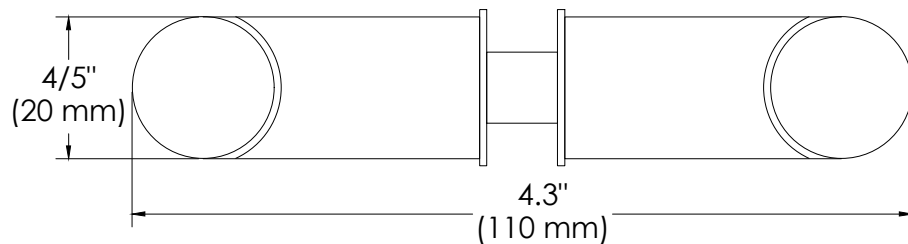

BEST GLASS PARTS - PULL HANDLE WITH LOCK ROUND 48"

PRODUCT SPECIFICATIONS :

- Finishes : Chrome, Black, Brush Nickel, Gold
- Material : Brass
- Integrated Security: Features a built-in locking mechanism, providing a streamlined security solution without the need for a separate deadbolt or latch.
- Commanding 48-Inch Presence: The extended length offers a bold, floor-to-ceiling architectural statement, making it ideal for large entrance doors and high-profile commercial glass.
- Ergonomic Round Profile: The full-length circular grip is designed for maximum comfort and ease of use, ensuring a smooth operation regardless of where you grab the handle.
- High-Grade Durability: Constructed from premium, corrosion-resistant materials to withstand heavy daily traffic and environmental exposure in both indoor and outdoor settings.
- Professional Aesthetic: Combines the "Round Series" minimalist look with the practical necessity of a lock, maintaining clean lines on your door.
- Universal Versatility: The 48-inch size is highly adaptable for a wide range of door heights, enhancing both the safety and the visual scale of your space.