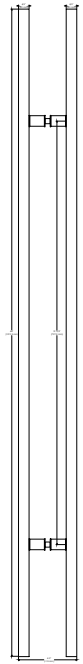

BEST GLASS PARTS - PULL HANDLE WITH LOCK ROUND 48"

PRODUCT SPECIFICATIONS :

- Finishes : Chrome, Black, Brush Nickel, Gold
- Material : Brass
- Integrated Security: Features a built-in locking mechanism, providing a streamlined security solution without the need for a separate deadbolt or latch.
- Commanding 48-Inch Presence: The extended length offers a bold, floor-to-ceiling architectural statement, making it ideal for large entrance doors and high-profile commercial glass.
- Ergonomic Round Profile: The full-length circular grip is designed for maximum comfort and ease of use, ensuring a smooth operation regardless of where you grab the handle.
- High-Grade Durability: Constructed from premium, corrosion-resistant materials to withstand heavy daily traffic and environmental exposure in both indoor and outdoor settings.
- Professional Aesthetic: Combines the "Round Series" minimalist look with the practical necessity of a lock, maintaining clean lines on your door.
- Universal Versatility: The 48-inch size is highly adaptable for a wide range of door heights, enhancing both the safety and the visual scale of your space.