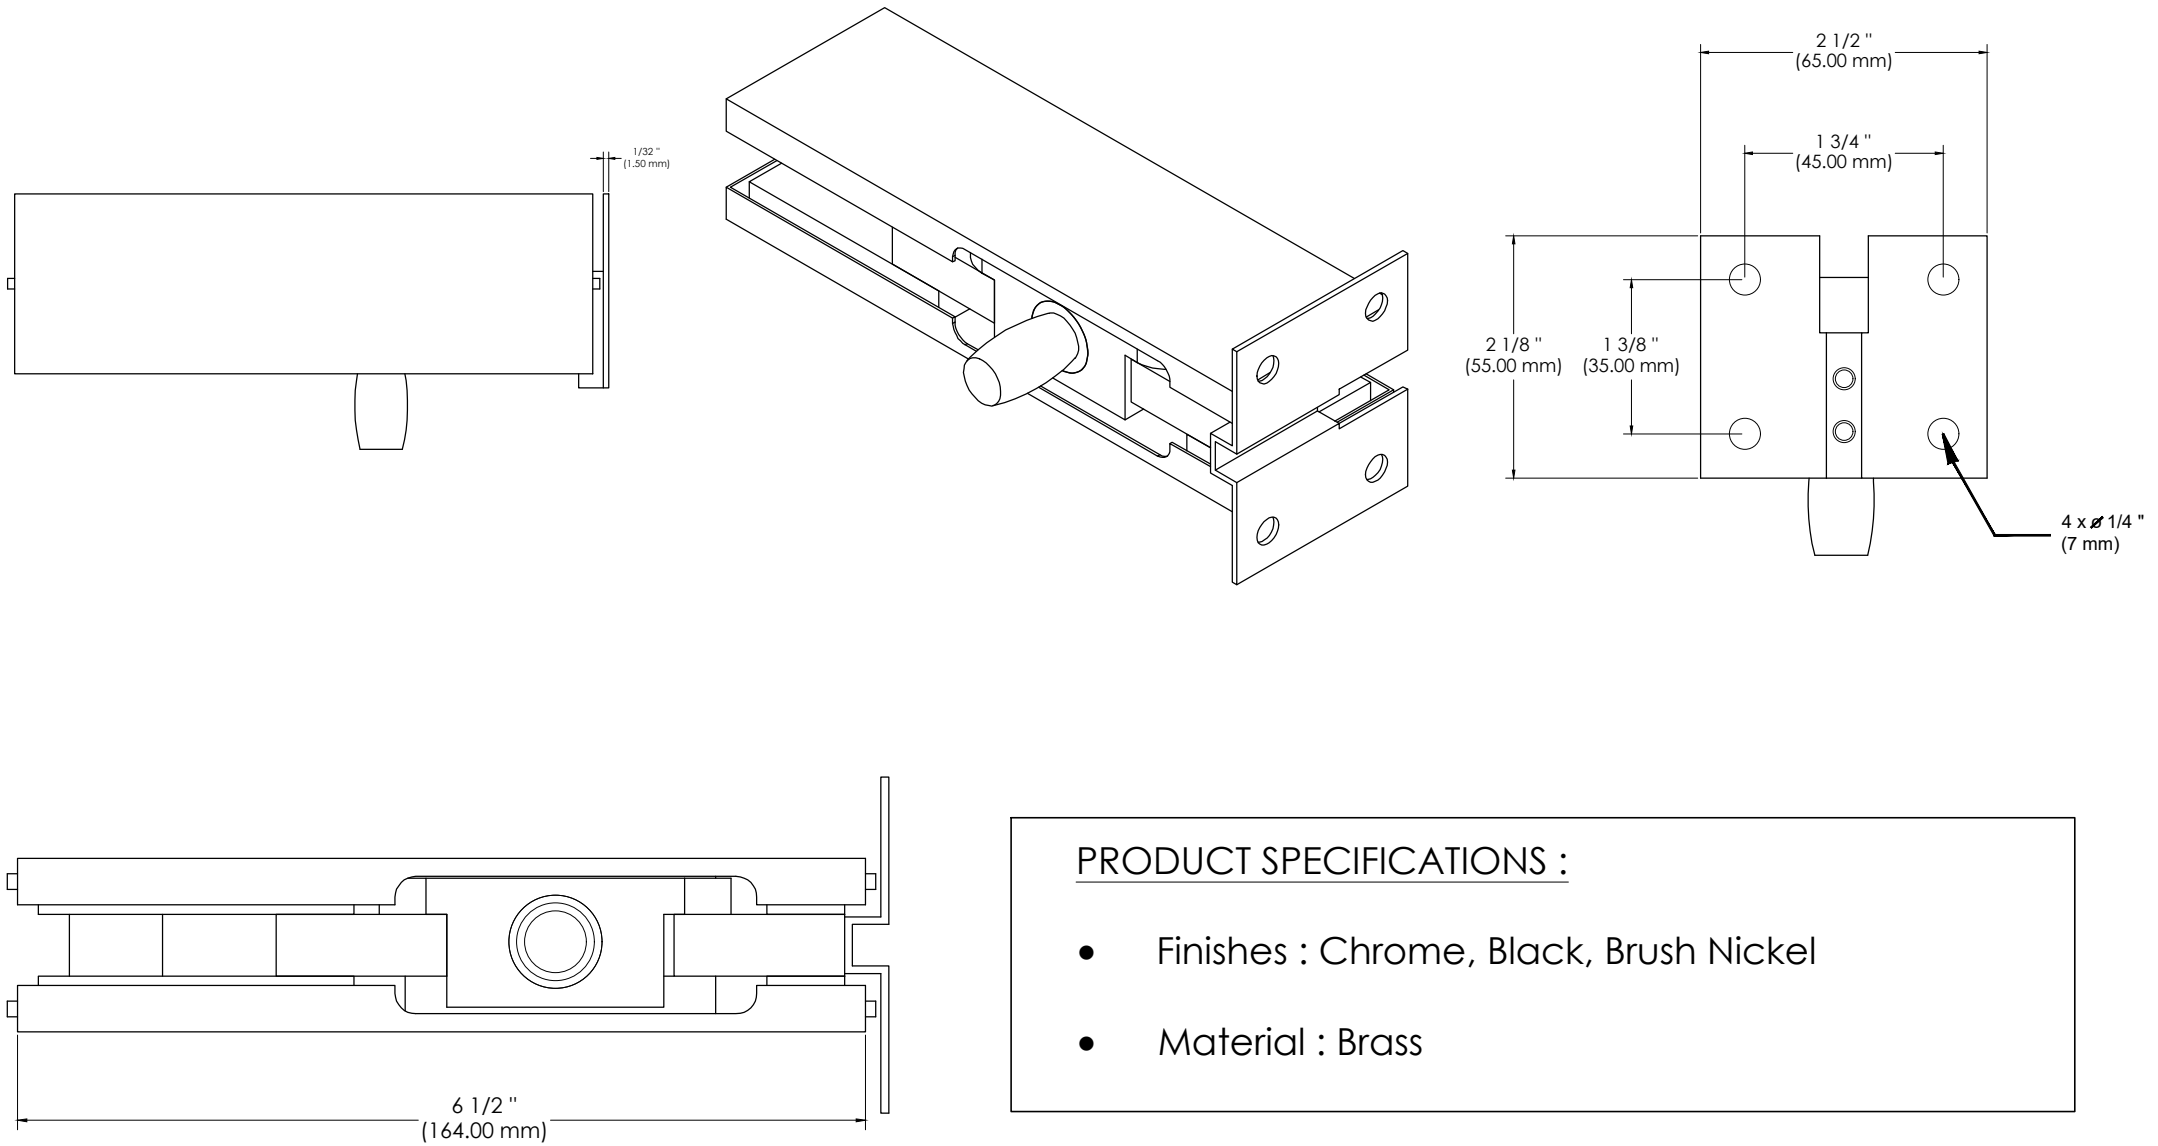

BEST GLASS PARTS - OVERPANEL AND WALL MOUNT PATCH FITTING

PRODUCT SPECIFICATIONS :

- Finishes : Chrome, Black, Brush Nickel
- Material : Brass

BEST GLASS PARTS - OVERPANEL AND WALL MOUNT PATCH FITTING