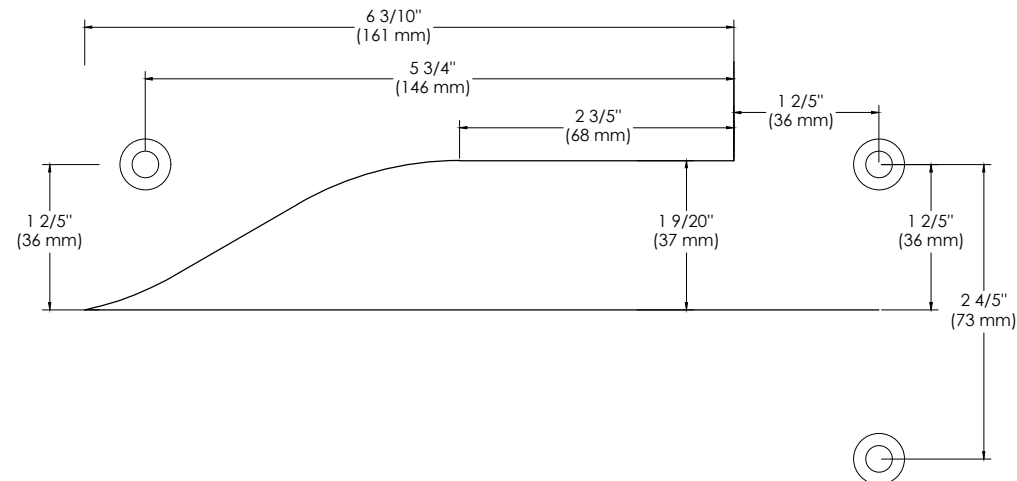

BEST GLASS PARTS - OVERPANEL TO SIDE PANEL LOCK FITTING

PRODUCT SPECIFICATIONS :

- Finishes : Chrome, Black, Brush Nickel
- Material : Brass