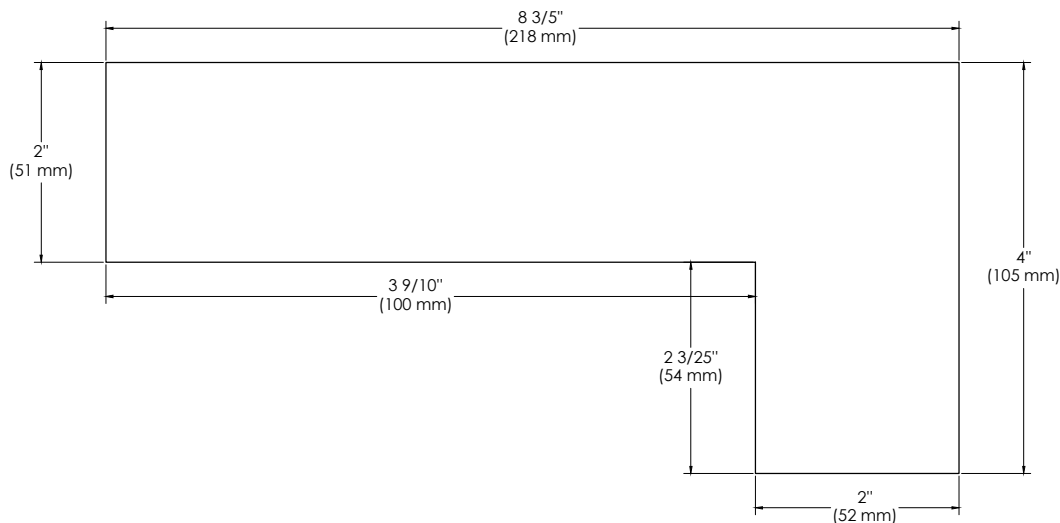

BEST GLASS PARTS - OVERPANEL TO SIDE PANEL LOCK FITTING

PRODUCT SPECIFICATIONS :

- Finishes : Chrome, Black, Brush Nickel
- Material : Brass