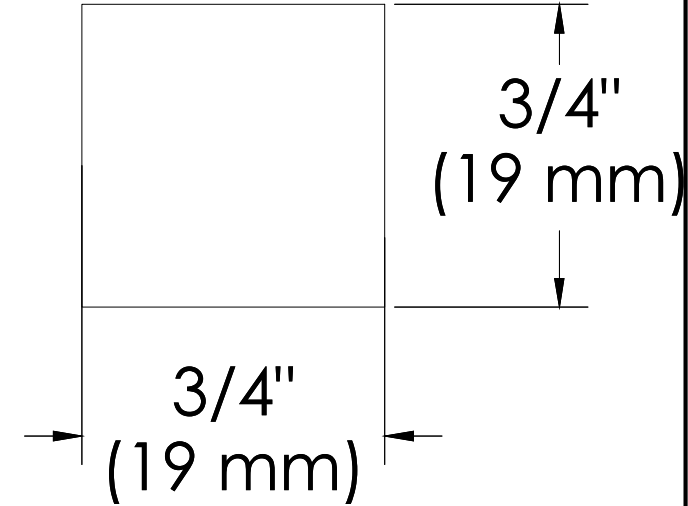

## PRODUCT SPECIFICATIONS :

- Finishes : Chrome, Black, Brush Nickel, Gold
- Material : Brass
- Modern Square Aesthetic: Features a sharp, geometric profile that provides a clean and structured look, ideal for minimalist and contemporary interior designs.
- High-Shine Chrome Finish: The polished, reflective surface adds a touch of "jewelry" to your furniture, brightening the room and resisting tarnishing over time.
- Durable & Corrosion-Resistant: Built from high-quality materials with a robust coating, making it an excellent choice for high-moisture areas like kitchens and bathrooms.
- Ergonomic Comfort: Despite its crisp lines, the knob is engineered with smooth edges to ensure a comfortable grip and ease of use for daily handling.
- Universal Application: A versatile upgrade for dressers, cupboards, office furniture, or kitchen drawers, instantly elevating the perceived value of the piece.
- Simple "Impact" Upgrade: Includes all necessary hardware for a quick installation, offering one of the most cost-effective ways to refresh an entire room's decor.