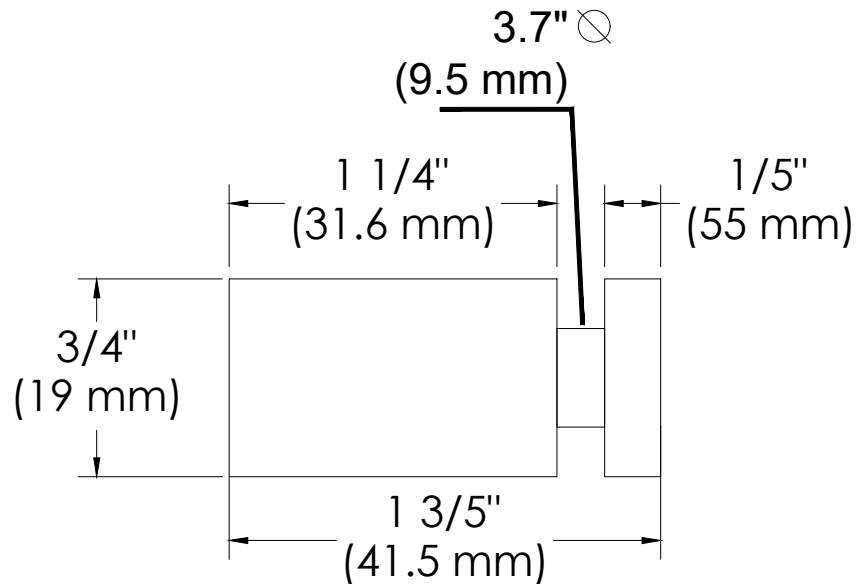

## PRODUCT SPECIFICATIONS :

- Finishes : Chrome, Black, Brush Nickel, Gold
- Material : Brass
- Modern Square Aesthetic: Features a sharp, geometric profile that provides a clean and structured look, ideal for minimalist and contemporary interior designs.
- High-Shine Chrome Finish: The polished, reflective surface adds a touch of "jewelry" to your furniture, brightening the room and resisting tarnishing over time.
- Durable & Corrosion-Resistant: Built from high-quality materials with a robust coating, making it an excellent choice for high-moisture areas like kitchens and bathrooms.
- Ergonomic Comfort: Despite its crisp lines, the knob is engineered with smooth edges to ensure a comfortable grip and ease of use for daily handling.
- Universal Application: A versatile upgrade for dressers, cupboards, office furniture, or kitchen drawers, instantly elevating the perceived value of the piece.
- Simple "Impact" Upgrade: Includes all necessary hardware for a quick installation, offering one of the most cost-effective ways to refresh an entire room's decor.