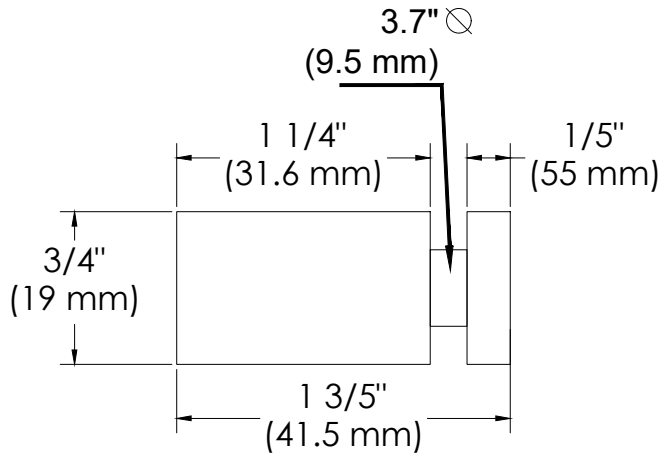

## PRODUCT SPECIFICATIONS :

- Finishes : Chrome, Black, Brush Nickel, Gold
- Material : Brass
- Modern Square Aesthetic: Features a sharp, geometric profile that provides a clean and structured look, ideal for minimalist and contemporary interior designs.
- High-Shine Chrome Finish: The polished, reflective surface adds a touch of "jewelry" to your furniture, brightening the room and resisting tarnishing over time.
- Durable & Corrosion-Resistant: Built from high-quality materials with a robust coating, making it an excellent choice for high-moisture areas like kitchens and bathrooms.
- Ergonomic Comfort: Despite its crisp lines, the knob is engineered with smooth edges to ensure a comfortable grip and ease of use for daily handling.
- Universal Application: A versatile upgrade for dressers, cupboards, office furniture, or kitchen drawers, instantly elevating the perceived value of the piece.
- Simple "Impact" Upgrade: Includes all necessary hardware for a quick installation, offering one of the most cost-effective ways to refresh an entire room's decor.