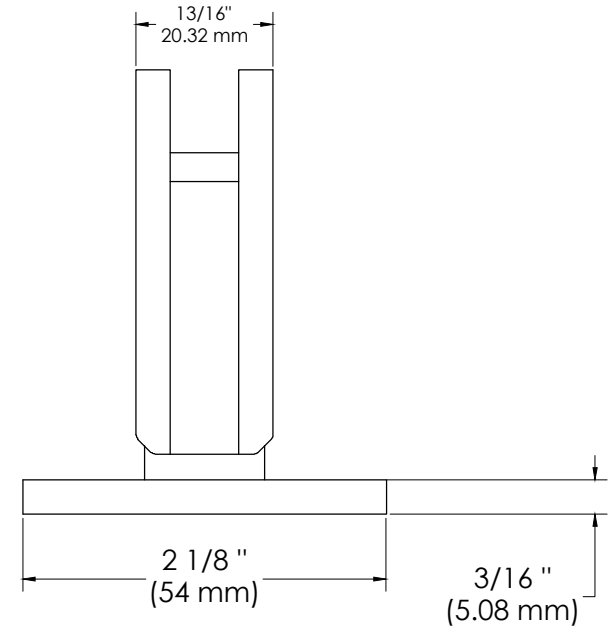

BEST GLASS PARTS - Hinge Heavy Duty Wall To Glass S Plate

PRODUCT SPECIFICATIONS :

- Finishes : Chrome, Black, Brush Nickel, Gold
- Material : Brass
- Maximum Door Capacities for Two Hinges :
 - Maximum Door Weight - 100 lbs (45 kg)
 - Maximum Door Width - 32" (813 mm)
- Maximum Door Capacities for Three Hinges :
 - Maximum Door Weight - 130 lbs (59 kg)
 - Maximum Door Width - 32" (813 mm)

BEST GLASS PARTS - Hinge Heavy Duty Wall To Glass S Plate

MOUSE EAR CUTOUT OPTION

RECTANGULAR CUTOUT OPTION