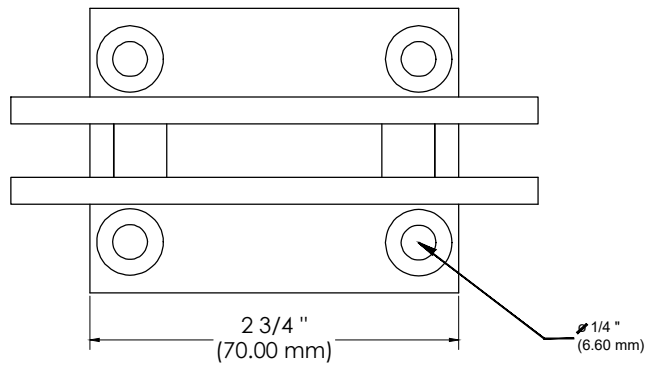

BEST GLASS PARTS - Hinge Heavy Duty Wall To Glass S Plate

PRODUCT SPECIFICATIONS :

- Finishes : Chrome, Black, Brush Nickel, Gold
- Material : Brass
- Maximum Door Capacities for Two Hinges :
 - Maximum Door Weight - 100 lbs (45 kg)
 - Maximum Door Width - 32" (813 mm)
- Maximum Door Capacities for Three Hinges :
 - Maximum Door Weight - 130 lbs (59 kg)
 - Maximum Door Width - 32" (813 mm)

BEST GLASS PARTS - Hinge Heavy Duty Wall To Glass S Plate

MOUSE EAR CUTOUT OPTION

RECTANGULAR CUTOUT OPTION