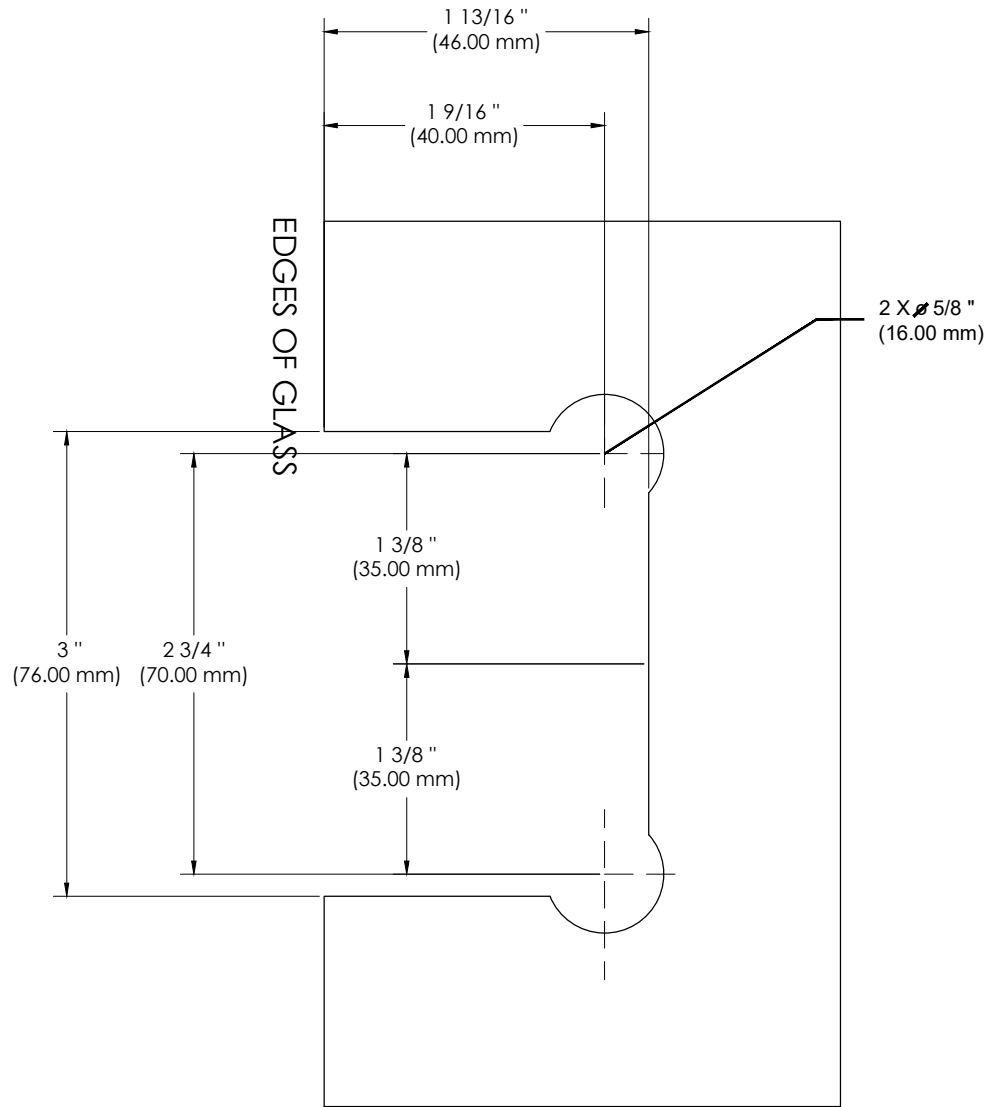

BEST GLASS PARTS - Hinge Heavy Duty Wall To Glass S Plate

PRODUCT SPECIFICATIONS :

- Finishes : Chrome, Black, Brush Nickel, Gold
- Material : Brass
- Maximum Door Capacities for Two Hinges :
 - Maximum Door Weight - 100 lbs (45 kg)
 - Maximum Door Width - 32" (813 mm)
- Maximum Door Capacities for Three Hinges :
 - Maximum Door Weight - 130 lbs (59 kg)
 - Maximum Door Width - 32" (813 mm)

BEST GLASS PARTS - Hinge Heavy Duty Wall To Glass S Plate

MOUSE EAR CUTOUT OPTION

RECTANGULAR CUTOUT OPTION