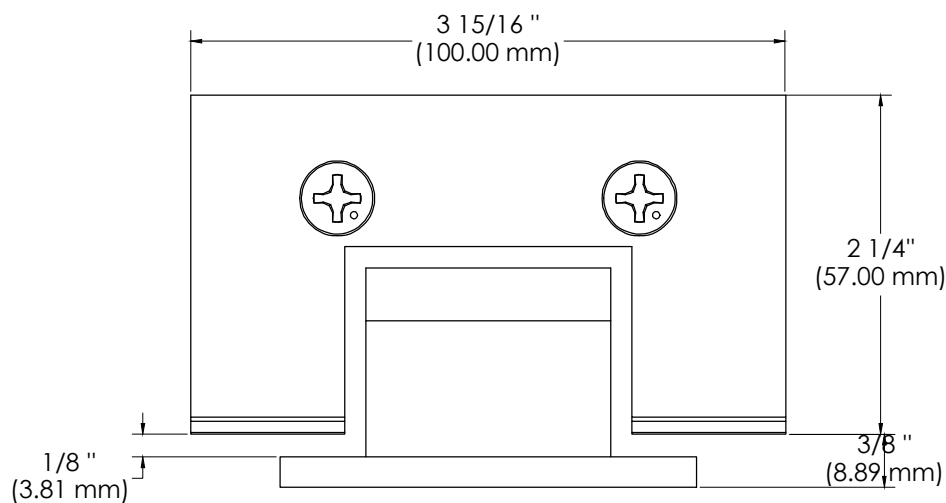

BEST GLASS PARTS - Hinge Heavy Duty Wall To Glass S Plate

PRODUCT SPECIFICATIONS :

- Finishes : Chrome, Black, Brush Nickel, Gold
- Material : Brass
- Maximum Door Capacities for Two Hinges :
 - Maximum Door Weight - 100 lbs (45 kg)
 - Maximum Door Width - 32" (813 mm)
- Maximum Door Capacities for Three Hinges :
 - Maximum Door Weight - 130 lbs (59 kg)
 - Maximum Door Width - 32" (813 mm)

BEST GLASS PARTS - Hinge Heavy Duty Wall To Glass S Plate

MOUSE EAR CUTOUT OPTION

RECTANGULAR CUTOUT OPTION