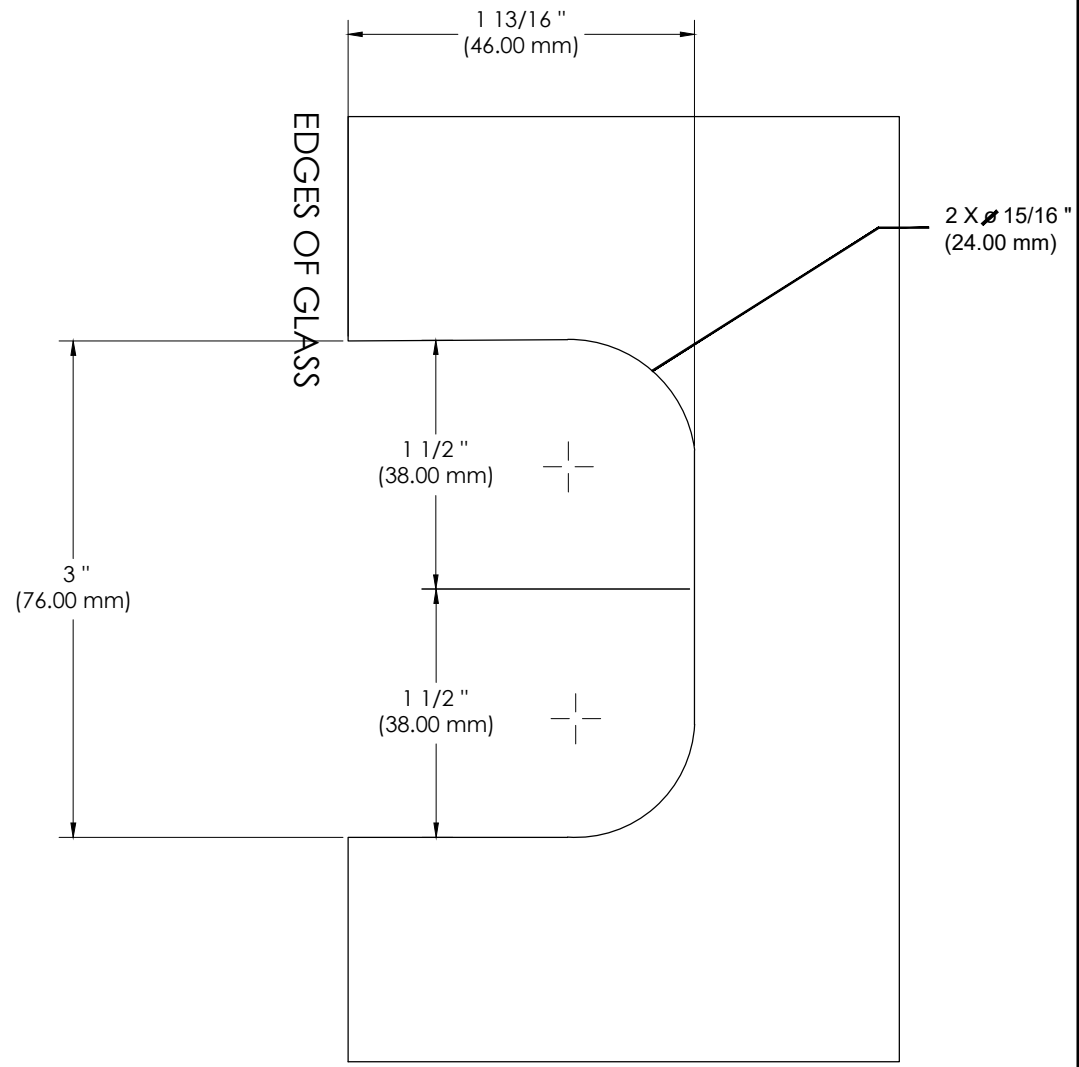

BEST GLASS PARTS - Hinge Heavy Duty Wall To Glass S Plate

PRODUCT SPECIFICATIONS :

- Finishes : Chrome, Black, Brush Nickel, Gold
- Material : Brass
- Maximum Door Capacities for Two Hinges :
 - Maximum Door Weight - 100 lbs (45 kg)
 - Maximum Door Width - 32" (813 mm)
- Maximum Door Capacities for Three Hinges :
 - Maximum Door Weight - 130 lbs (59 kg)
 - Maximum Door Width - 32" (813 mm)

BEST GLASS PARTS - Hinge Heavy Duty Wall To Glass S Plate

MOUSE EAR CUTOUT OPTION

RECTANGULAR CUTOUT OPTION