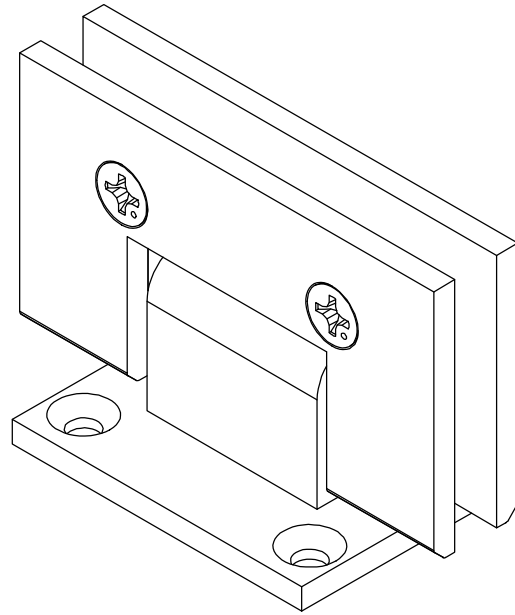

BEST GLASS PARTS - Hinge Heavy Duty Wall To Glass S Plate

PRODUCT SPECIFICATIONS :

- Finishes : Chrome, Black, Brush Nickel, Gold
- Material : Brass
- Maximum Door Capacities for Two Hinges :
 - Maximum Door Weight - 100 lbs (45 kg)
 - Maximum Door Width - 32" (813 mm)
- Maximum Door Capacities for Three Hinges :
 - Maximum Door Weight - 130 lbs (59 kg)
 - Maximum Door Width - 32" (813 mm)

BEST GLASS PARTS - Hinge Heavy Duty Wall To Glass S Plate

MOUSE EAR CUTOUT OPTION

RECTANGULAR CUTOUT OPTION