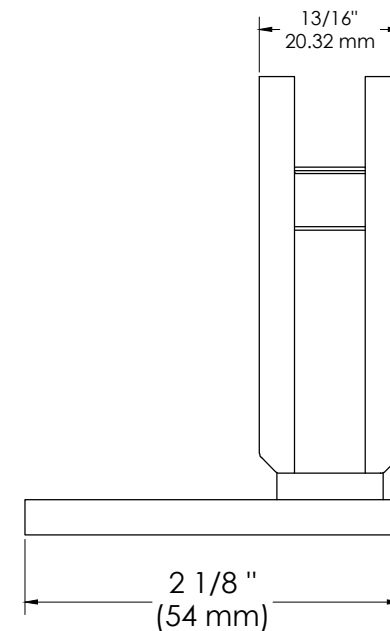

BEST GLASS PARTS - Hinge Heavy Duty Wall To Glass OFF Plate

PRODUCT SPECIFICATIONS :

- Finishes : Chrome, Black, Brush Nickel, Gold
- Material : Brass
- Maximum Door Capacities for Two Hinges :
 - Maximum Door Weight - 100 lbs (45 kg)
 - Maximum Door Width - 34" (86 mm)
- Maximum Door Capacities for Three Hinges :
 - Maximum Door Weight - 130 lbs (59 kg)
 - Maximum Door Width - 34" (86 mm)

BEST GLASS PARTS - Hinge Heavy Duty Wall To Glass OFF Plate