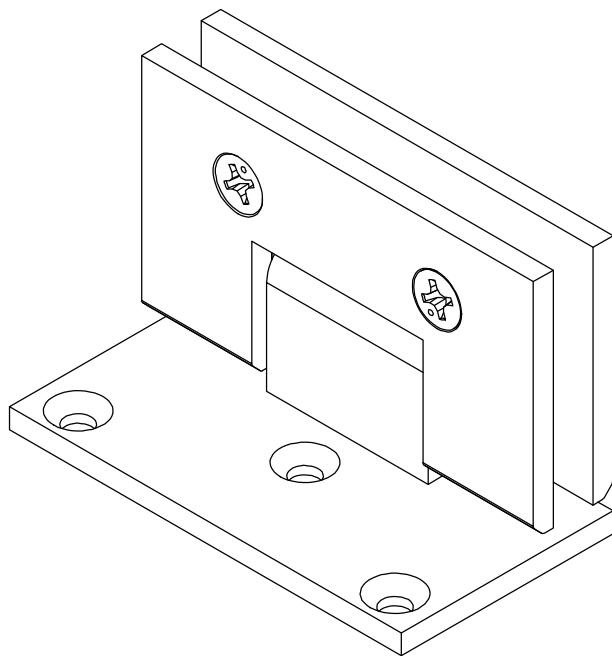

BEST GLASS PARTS - Hinge Heavy Duty Wall To Glass OFF Plate

PRODUCT SPECIFICATIONS :

- Finishes : Chrome, Black, Brush Nickel, Gold
- Material : Brass
- Maximum Door Capacities for Two Hinges :
 - Maximum Door Weight - 100 lbs (45 kg)
 - Maximum Door Width - 34" (86 mm)
- Maximum Door Capacities for Three Hinges :
 - Maximum Door Weight - 130 lbs (59 kg)
 - Maximum Door Width - 34" (86 mm)

BEST GLASS PARTS - Hinge Heavy Duty Wall To Glass OFF Plate