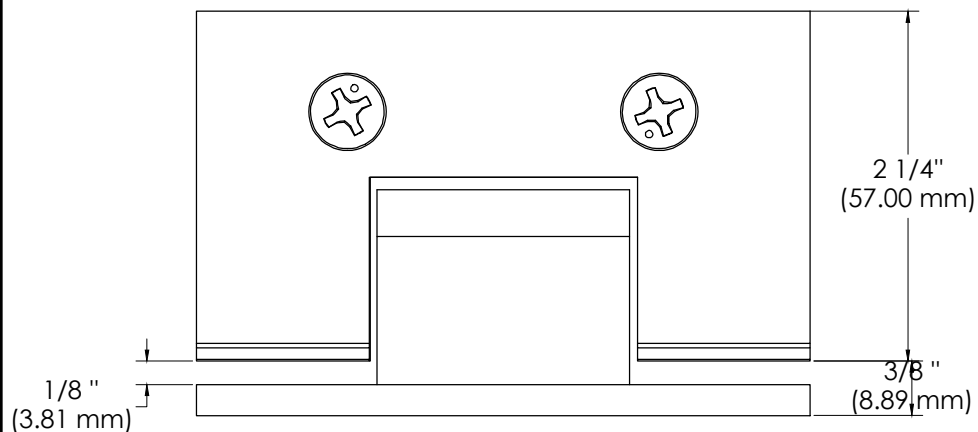

BEST GLASS PARTS - Hinge Heavy Duty Wall To Glass OFF Plate

PRODUCT SPECIFICATIONS :

- Finishes : Chrome, Black, Brush Nickel, Gold
- Material : Brass
- Maximum Door Capacities for Two Hinges :
 - Maximum Door Weight - 100 lbs (45 kg)
 - Maximum Door Width - 34" (86 mm)
- Maximum Door Capacities for Three Hinges :
 - Maximum Door Weight - 130 lbs (59 kg)
 - Maximum Door Width - 34" (86 mm)

BEST GLASS PARTS - Hinge Heavy Duty Wall To Glass OFF Plate