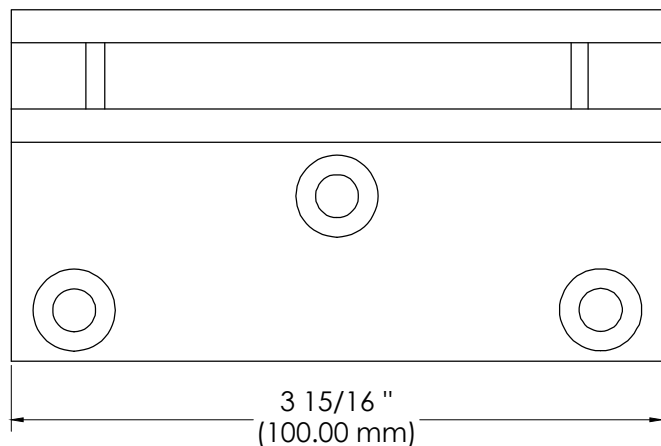

BEST GLASS PARTS - Hinge Heavy Duty Wall To Glass OFF Plate

PRODUCT SPECIFICATIONS :

- Finishes : Chrome, Black, Brush Nickel, Gold
- Material : Brass
- Maximum Door Capacities for Two Hinges :
 - Maximum Door Weight - 100 lbs (45 kg)
 - Maximum Door Width - 34" (86 mm)
- Maximum Door Capacities for Three Hinges :
 - Maximum Door Weight - 130 lbs (59 kg)
 - Maximum Door Width - 34" (86 mm)

BEST GLASS PARTS - Hinge Heavy Duty Wall To Glass OFF Plate