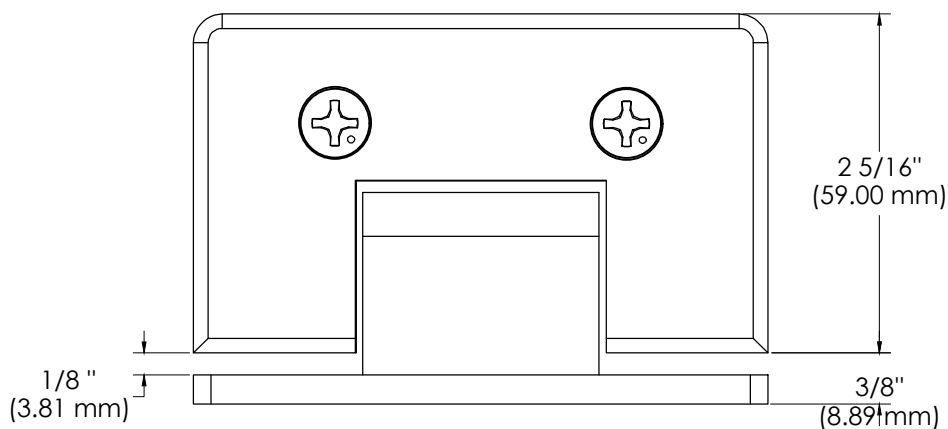

BEST GLASS PARTS - Hinge Heavy Duty Wall To Glass H Plate

PRODUCT SPECIFICATIONS :

- Finishes : Chrome, Black, Brush Nickel, Gold
- Material : Brass
- Maximum Door Capacities for Two Hinges :
 - Maximum Door Weight - 110 lbs (50 kg)
 - Maximum Door Width - 36" (914 mm)
- Maximum Door Capacities for Three Hinges :
 - Maximum Door Weight - 140 lbs (64 kg)
 - Maximum Door Width - 36" (914 mm)

BEST GLASS PARTS - Hinge Heavy Duty Wall To Glass H Plate

MOUSE EAR CUTOUT OPTION

RECTANGULAR CUTOUT OPTION