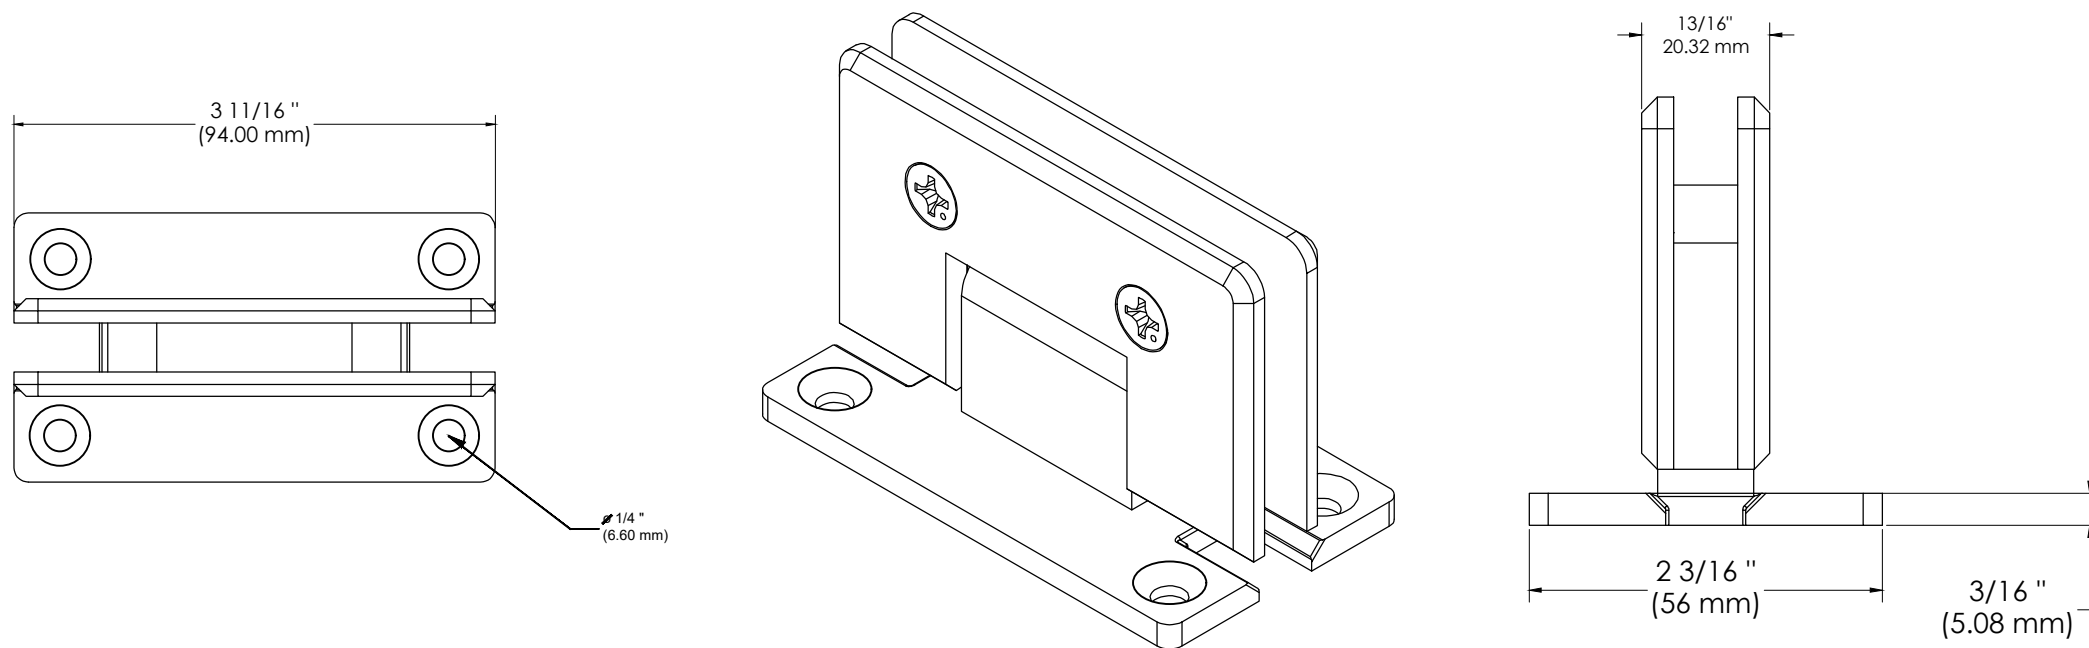

BEST GLASS PARTS - Hinge Heavy Duty Wall To Glass H Plate

PRODUCT SPECIFICATIONS :

- Finishes : Chrome, Black, Brush Nickel, Gold
- Material : Brass
- Maximum Door Capacities for Two Hinges :
 - Maximum Door Weight - 110 lbs (50 kg)
 - Maximum Door Width - 36" (914 mm)
- Maximum Door Capacities for Three Hinges :
 - Maximum Door Weight - 140 lbs (64 kg)
 - Maximum Door Width - 36" (914 mm)

BEST GLASS PARTS - Hinge Heavy Duty Wall To Glass H Plate

MOUSE EAR CUTOUT OPTION

RECTANGULAR CUTOUT OPTION