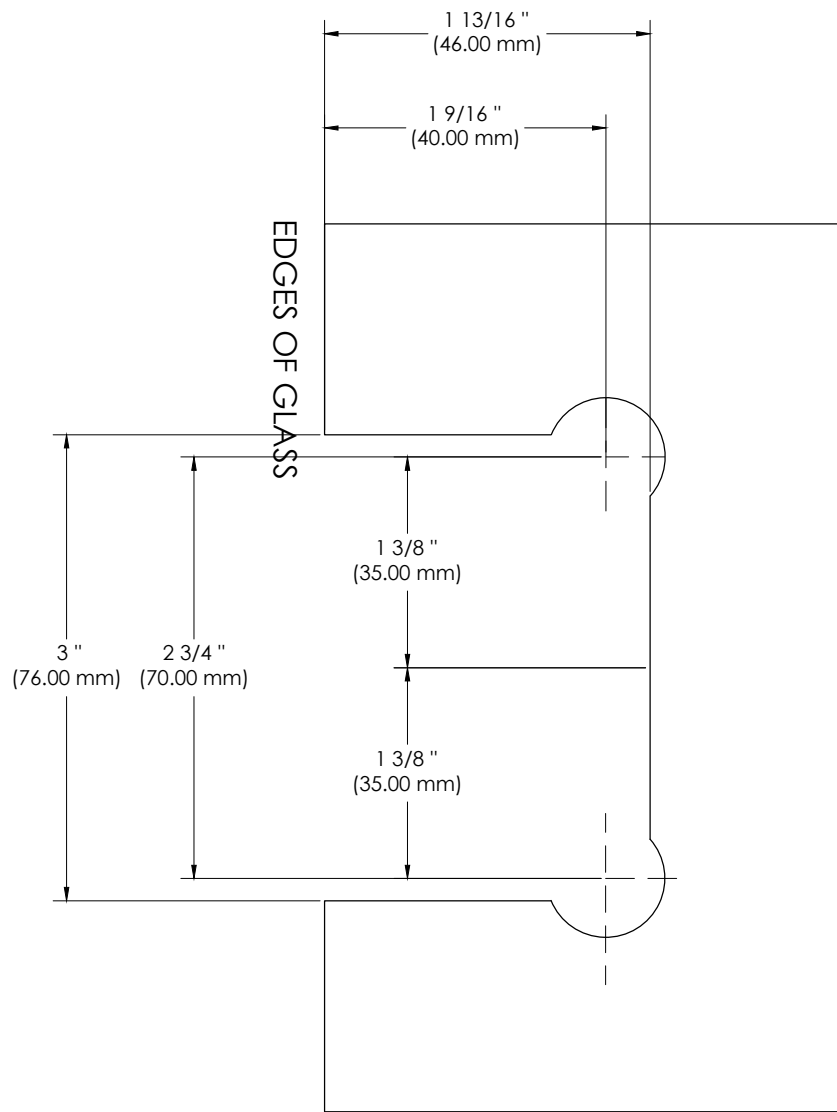

BEST GLASS PARTS - Hinge Heavy Duty Wall To Glass H Plate

PRODUCT SPECIFICATIONS :

- Finishes : Chrome, Black, Brush Nickel, Gold
- Material : Brass
- Maximum Door Capacities for Two Hinges :
 - Maximum Door Weight - 110 lbs (50 kg)
 - Maximum Door Width - 36" (914 mm)
- Maximum Door Capacities for Three Hinges :
 - Maximum Door Weight - 140 lbs (64 kg)
 - Maximum Door Width - 36" (914 mm)

BEST GLASS PARTS - Hinge Heavy Duty Wall To Glass H Plate

MOUSE EAR CUTOUT OPTION

RECTANGULAR CUTOUT OPTION