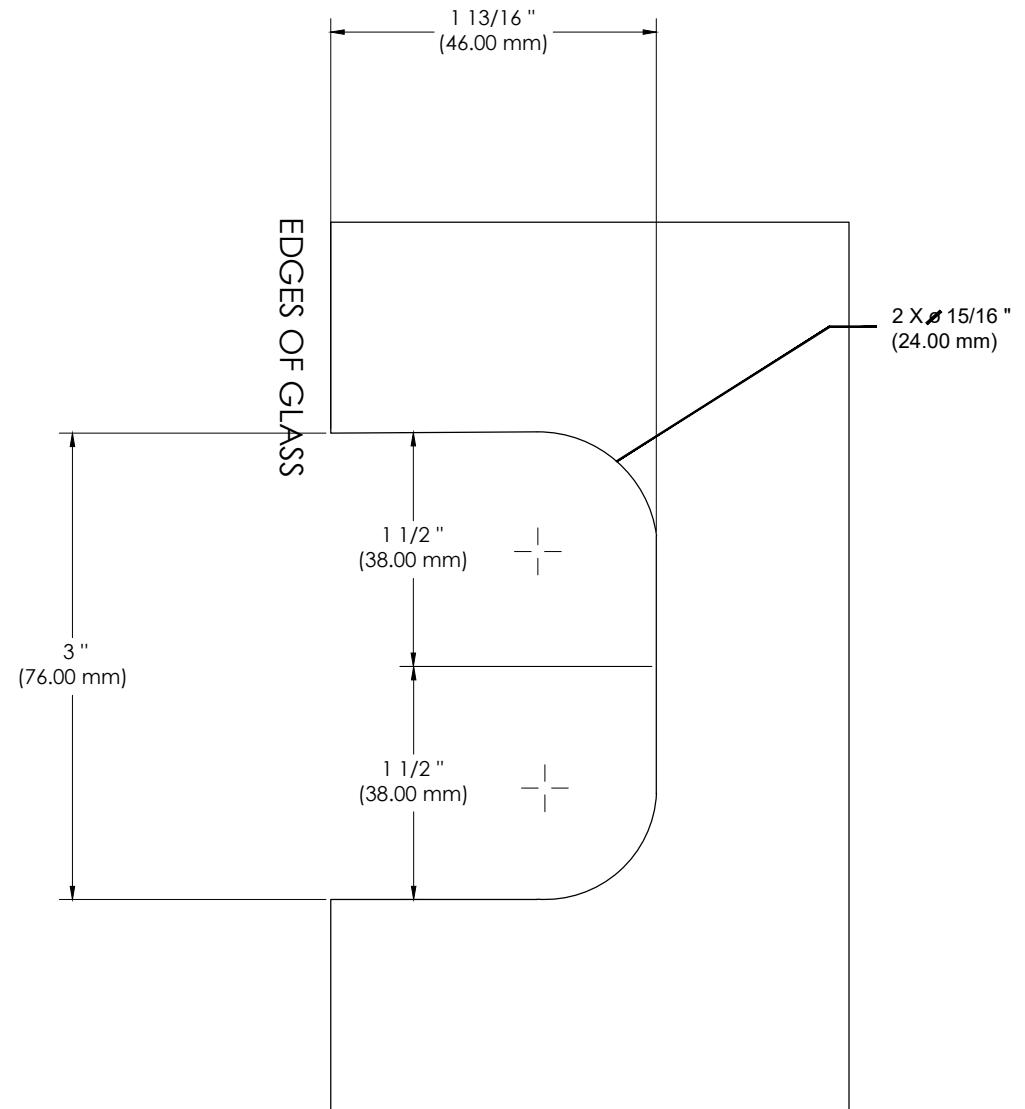

BEST GLASS PARTS - Hinge Heavy Duty Wall To Glass H Plate

PRODUCT SPECIFICATIONS :

- Finishes : Chrome, Black, Brush Nickel, Gold
- Material : Brass
- Maximum Door Capacities for Two Hinges :
 - Maximum Door Weight - 110 lbs (50 kg)
 - Maximum Door Width - 36" (914 mm)
- Maximum Door Capacities for Three Hinges :
 - Maximum Door Weight - 140 lbs (64 kg)
 - Maximum Door Width - 36" (914 mm)

BEST GLASS PARTS - Hinge Heavy Duty Wall To Glass H Plate

MOUSE EAR CUTOUT OPTION

RECTANGULAR CUTOUT OPTION