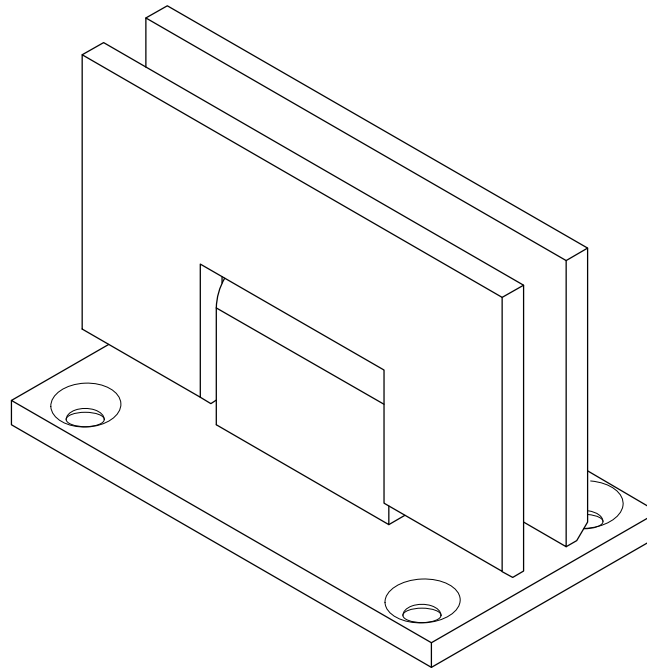

BEST GLASS PARTS - HINGE HEAVY DUTY WALL TO GLASS FULL PLATE

PRODUCT SPECIFICATIONS :

- Finishes : Chrome, Black, Brush Nickel, Gold
- Material : Brass
- Maximum Door Capacities for Two Hinges :
 - Maximum Door Weight - 110 lbs (50 kg)
 - Maximum Door Width - 36" (914 mm)
- Maximum Door Capacities for Three Hinges :
 - Maximum Door Weight - 140 lbs (64 kg)
 - Maximum Door Width - 36" (914 mm)

BEST GLASS PARTS - HINGE HEAVY DUTY WALL TO GLASS FULL PLATE

MOUSE EAR CUTOUT OPTION

RECTANGULAR CUTOUT OPTION