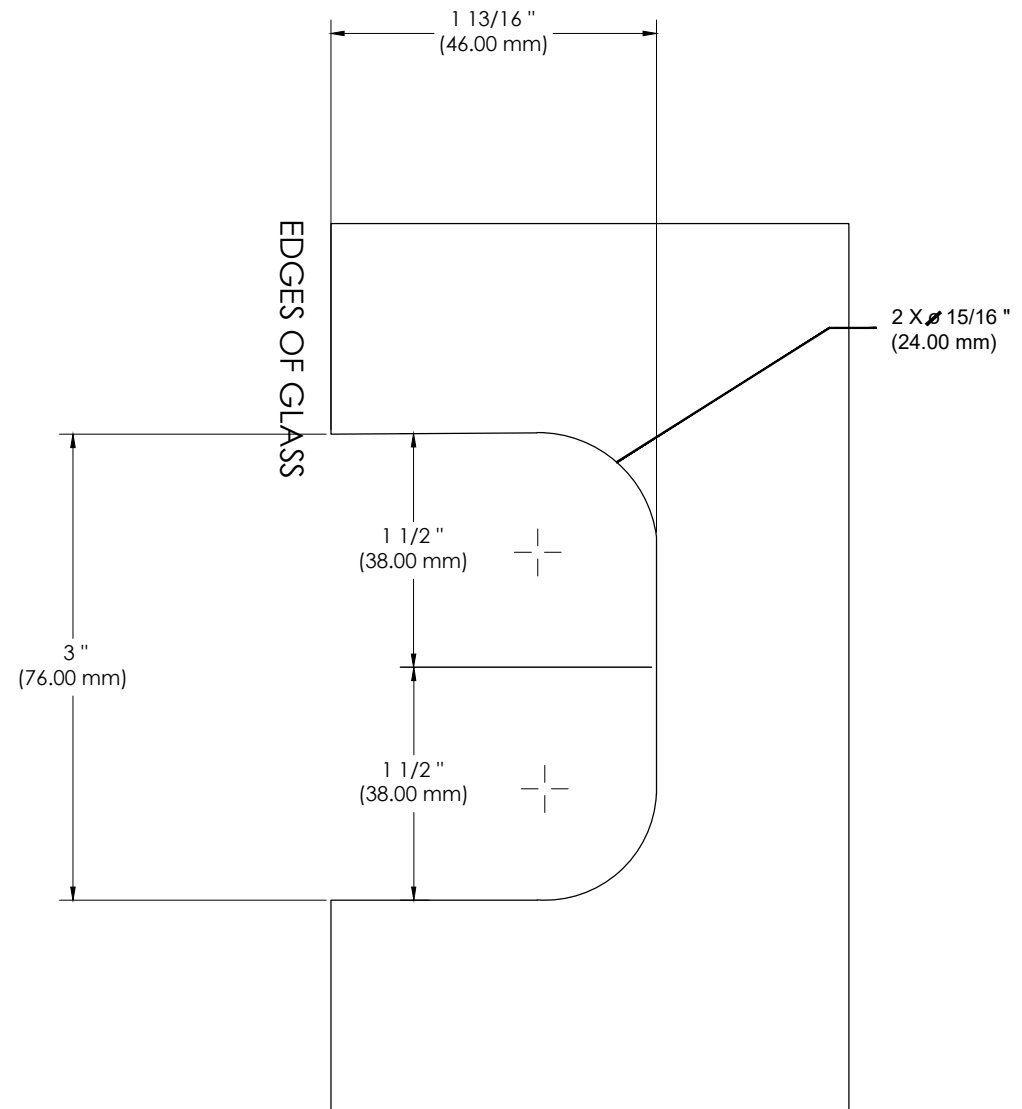

BEST GLASS PARTS - HINGE HEAVY DUTY WALL TO GLASS FULL PLATE

PRODUCT SPECIFICATIONS :

- Finishes : Chrome, Black, Brush Nickel, Gold
- Material : Brass
- Maximum Door Capacities for Two Hinges :
 - Maximum Door Weight - 110 lbs (50 kg)
 - Maximum Door Width - 36" (914 mm)
- Maximum Door Capacities for Three Hinges :
 - Maximum Door Weight - 140 lbs (64 kg)
 - Maximum Door Width - 36" (914 mm)

BEST GLASS PARTS - HINGE HEAVY DUTY WALL TO GLASS FULL PLATE

MOUSE EAR CUTOUT OPTION

RECTANGULAR CUTOUT OPTION