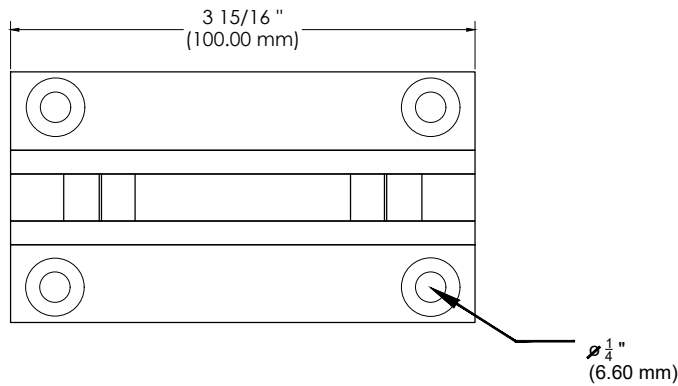

BEST GLASS PARTS - HINGE HEAVY DUTY WALL TO GLASS FULL PLATE

PRODUCT SPECIFICATIONS :

- Finishes : Chrome, Black, Brush Nickel, Gold
- Material : Brass
- Maximum Door Capacities for Two Hinges :
 - Maximum Door Weight - 110 lbs (50 kg)
 - Maximum Door Width - 36" (914 mm)
- Maximum Door Capacities for Three Hinges :
 - Maximum Door Weight - 140 lbs (64 kg)
 - Maximum Door Width - 36" (914 mm)

BEST GLASS PARTS - HINGE HEAVY DUTY WALL TO GLASS FULL PLATE

MOUSE EAR CUTOUT OPTION

RECTANGULAR CUTOUT OPTION