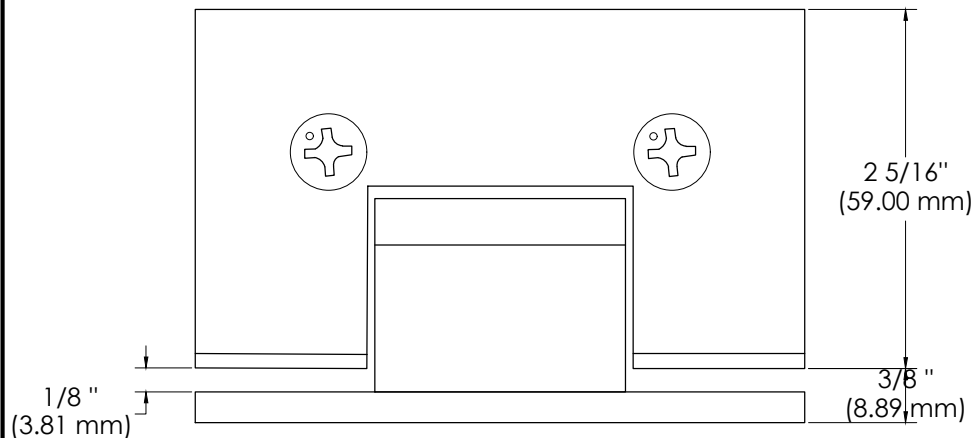

BEST GLASS PARTS - HINGE HEAVY DUTY WALL TO GLASS FULL PLATE

PRODUCT SPECIFICATIONS :

- Finishes : Chrome, Black, Brush Nickel, Gold
- Material : Brass
- Maximum Door Capacities for Two Hinges :
 - Maximum Door Weight - 110 lbs (50 kg)
 - Maximum Door Width - 36" (914 mm)
- Maximum Door Capacities for Three Hinges :
 - Maximum Door Weight - 140 lbs (64 kg)
 - Maximum Door Width - 36" (914 mm)

BEST GLASS PARTS - HINGE HEAVY DUTY WALL TO GLASS FULL PLATE

MOUSE EAR CUTOUT OPTION

RECTANGULAR CUTOUT OPTION