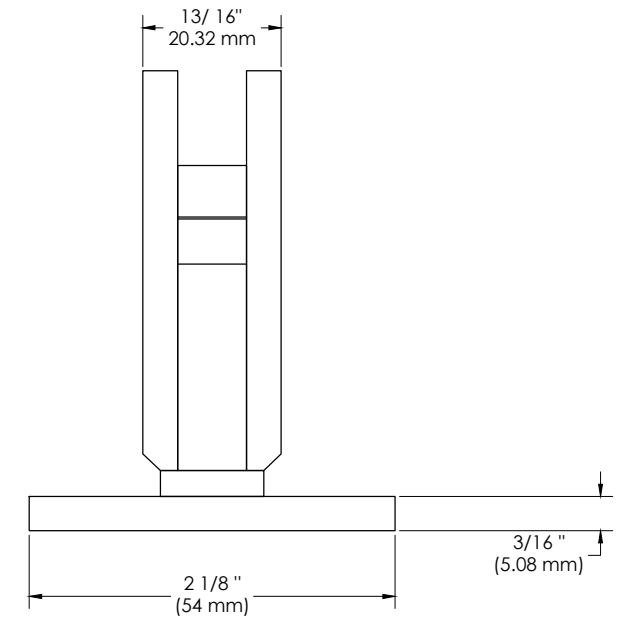

BEST GLASS PARTS - HINGE HEAVY DUTY WALL TO GLASS FULL PLATE

PRODUCT SPECIFICATIONS :

- Finishes : Chrome, Black, Brush Nickel, Gold
- Material : Brass
- Maximum Door Capacities for Two Hinges :
 - Maximum Door Weight - 110 lbs (50 kg)
 - Maximum Door Width - 36" (914 mm)
- Maximum Door Capacities for Three Hinges :
 - Maximum Door Weight - 140 lbs (64 kg)
 - Maximum Door Width - 36" (914 mm)

BEST GLASS PARTS - HINGE HEAVY DUTY WALL TO GLASS FULL PLATE

MOUSE EAR CUTOUT OPTION

RECTANGULAR CUTOUT OPTION