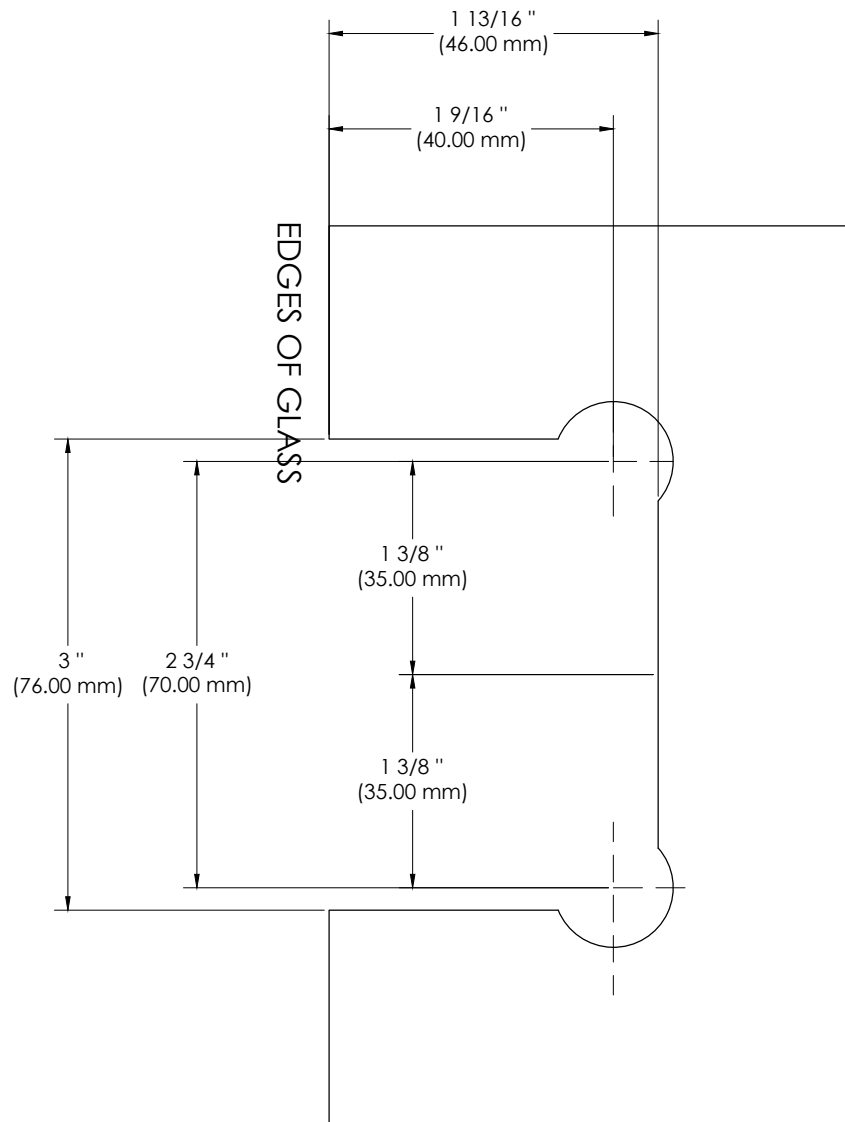

BEST GLASS PARTS - HINGE HEAVY DUTY WALL TO GLASS FULL PLATE

PRODUCT SPECIFICATIONS :

- Finishes : Chrome, Black, Brush Nickel, Gold
- Material : Brass
- Maximum Door Capacities for Two Hinges :
 - Maximum Door Weight - 110 lbs (50 kg)
 - Maximum Door Width - 36" (914 mm)
- Maximum Door Capacities for Three Hinges :
 - Maximum Door Weight - 140 lbs (64 kg)
 - Maximum Door Width - 36" (914 mm)

BEST GLASS PARTS - HINGE HEAVY DUTY WALL TO GLASS FULL PLATE

MOUSE EAR CUTOUT OPTION

RECTANGULAR CUTOUT OPTION