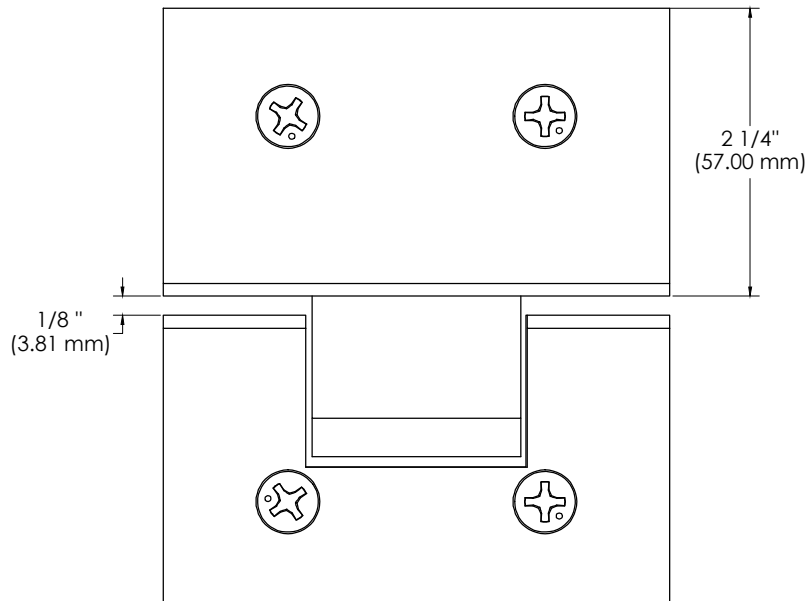

BEST GLASS PARTS - HINGE HEAVY DUTY GLASS TO GLASS 180

PRODUCT SPECIFICATIONS :

- Finishes : Chrome, Black, Brush Nickel, Gold
- Material : Brass
- Maximum Door Capacities for Two Hinges :
 - Maximum Door Weight - 110 lbs (50 kg)
 - Maximum Door Width - 36" (914 mm)
- Maximum Door Capacities for Three Hinges :
 - Maximum Door Weight - 140 lbs (64 kg)
 - Maximum Door Width - 36" (914 mm)

BEST GLASS PARTS - HINGE HEAVY DUTY GLASS TO GLASS 180

RECTANGULAR CUTOUT OPTION

MOUSE EAR CUTOUT OPTION