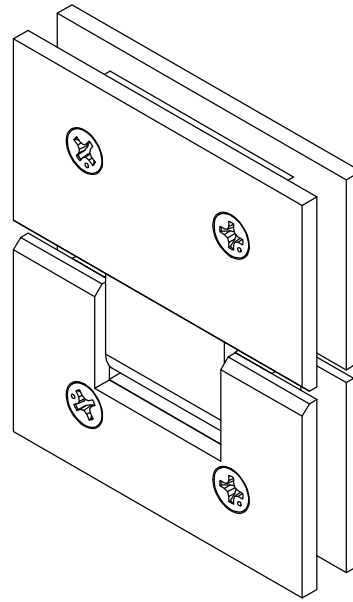

BEST GLASS PARTS - HINGE HEAVY DUTY GLASS TO GLASS 180

PRODUCT SPECIFICATIONS :

- Finishes : Chrome, Black, Brush Nickel, Gold
- Material : Brass
- Maximum Door Capacities for Two Hinges :
 - Maximum Door Weight - 110 lbs (50 kg)
 - Maximum Door Width - 36" (914 mm)
- Maximum Door Capacities for Three Hinges :
 - Maximum Door Weight - 140 lbs (64 kg)
 - Maximum Door Width - 36" (914 mm)

BEST GLASS PARTS - HINGE HEAVY DUTY GLASS TO GLASS 180

RECTANGULAR CUTOUT OPTION

MOUSE EAR CUTOUT OPTION