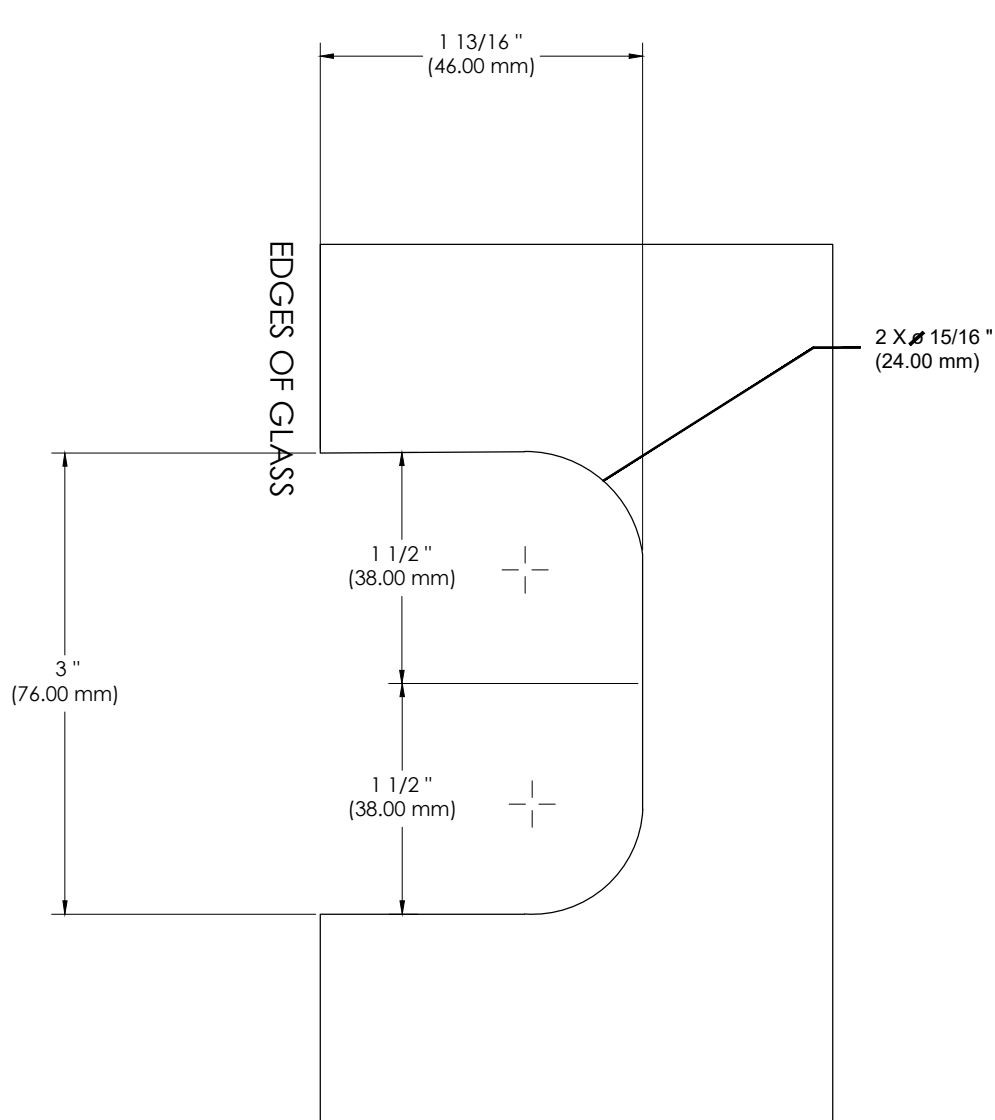

BEST GLASS PARTS - HINGE HEAVY DUTY GLASS TO GLASS 180

PRODUCT SPECIFICATIONS :

- Finishes : Chrome, Black, Brush Nickel, Gold
- Material : Brass
- Maximum Door Capacities for Two Hinges :
 - Maximum Door Weight - 110 lbs (50 kg)
 - Maximum Door Width - 36" (914 mm)
- Maximum Door Capacities for Three Hinges :
 - Maximum Door Weight - 140 lbs (64 kg)
 - Maximum Door Width - 36" (914 mm)

BEST GLASS PARTS - HINGE HEAVY DUTY GLASS TO GLASS 180

RECTANGULAR CUTOUT OPTION

MOUSE EAR CUTOUT OPTION