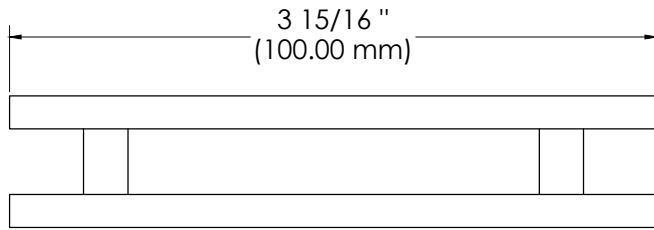

BEST GLASS PARTS - HINGE HEAVY DUTY GLASS TO GLASS 180

PRODUCT SPECIFICATIONS :

- Finishes : Chrome, Black, Brush Nickel, Gold
- Material : Brass
- Maximum Door Capacities for Two Hinges :
 - Maximum Door Weight - 110 lbs (50 kg)
 - Maximum Door Width - 36" (914 mm)
- Maximum Door Capacities for Three Hinges :
 - Maximum Door Weight - 140 lbs (64 kg)
 - Maximum Door Width - 36" (914 mm)

BEST GLASS PARTS - HINGE HEAVY DUTY GLASS TO GLASS 180

RECTANGULAR CUTOUT OPTION

MOUSE EAR CUTOUT OPTION