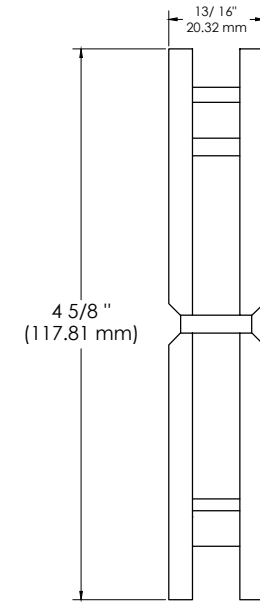

BEST GLASS PARTS - HINGE HEAVY DUTY GLASS TO GLASS 180

PRODUCT SPECIFICATIONS :

- Finishes : Chrome, Black, Brush Nickel, Gold
- Material : Brass
- Maximum Door Capacities for Two Hinges :
 - Maximum Door Weight - 110 lbs (50 kg)
 - Maximum Door Width - 36" (914 mm)
- Maximum Door Capacities for Three Hinges :
 - Maximum Door Weight - 140 lbs (64 kg)
 - Maximum Door Width - 36" (914 mm)

BEST GLASS PARTS - HINGE HEAVY DUTY GLASS TO GLASS 180

RECTANGULAR CUTOUT OPTION

MOUSE EAR CUTOUT OPTION