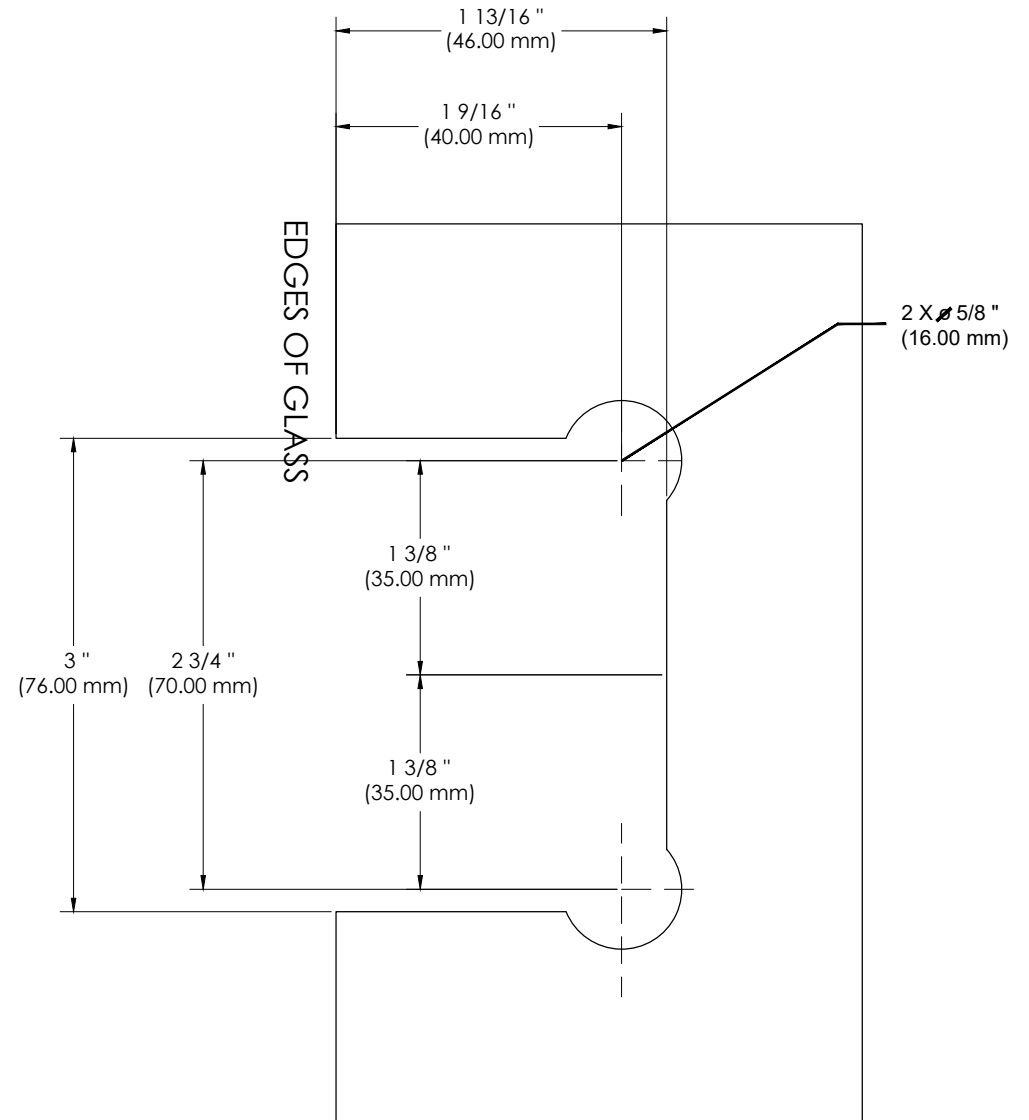

BEST GLASS PARTS - HINGE HEAVY DUTY GLASS TO GLASS 180

PRODUCT SPECIFICATIONS :

- Finishes : Chrome, Black, Brush Nickel, Gold
- Material : Brass
- Maximum Door Capacities for Two Hinges :
 - Maximum Door Weight - 110 lbs (50 kg)
 - Maximum Door Width - 36" (914 mm)
- Maximum Door Capacities for Three Hinges :
 - Maximum Door Weight - 140 lbs (64 kg)
 - Maximum Door Width - 36" (914 mm)

BEST GLASS PARTS - HINGE HEAVY DUTY GLASS TO GLASS 180

RECTANGULAR CUTOUT OPTION

MOUSE EAR CUTOUT OPTION