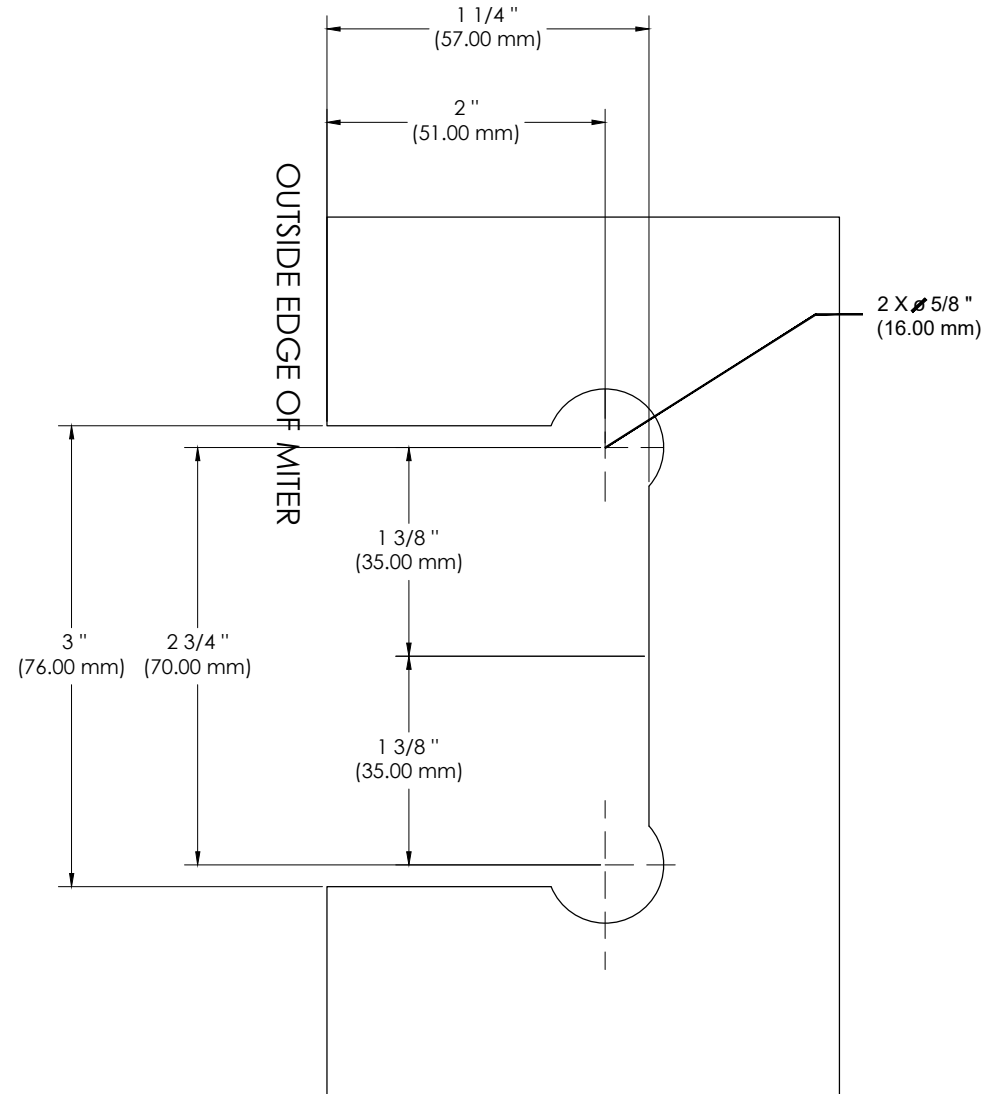

BEST GLASS PARTS - HINGE HEAVY DUTY GLASS TO GLASS 135

PRODUCT SPECIFICATIONS :

- Finishes : Chrome, Black, Brush Nickel, Gold
- Material : Brass
- Maximum Door Capacities for Two Hinges :
 - Maximum Door Weight - 110 lbs (50 kg)
 - Maximum Door Width - 36" (914 mm)
- Maximum Door Capacities for Three Hinges :
 - Maximum Door Weight - 140 lbs (64 kg)
 - Maximum Door Width - 36" (914 mm)

BEST GLASS PARTS - HINGE HEAVY DUTY GLASS TO GLASS 135

BEST GLASS PARTS - HINGE HEAVY DUTY GLASS TO GLASS 135

DOOR TEMPLATE SQUARE CUT

MITERED FIXED PANEL TEMPLATE 45 DEGREE MITER