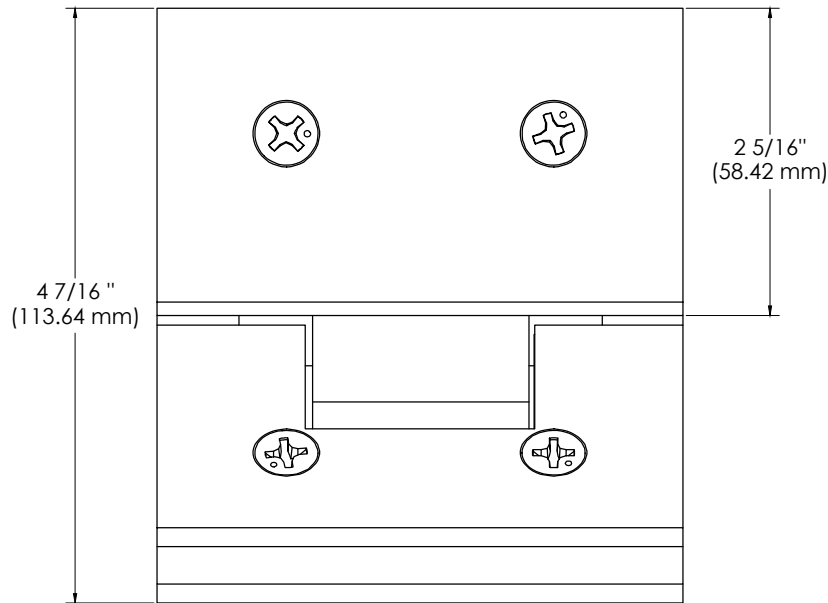

BEST GLASS PARTS - HINGE HEAVY DUTY GLASS TO GLASS 135

PRODUCT SPECIFICATIONS :

- Finishes : Chrome, Black, Brush Nickel, Gold
- Material : Brass
- Maximum Door Capacities for Two Hinges :
 - Maximum Door Weight - 110 lbs (50 kg)
 - Maximum Door Width - 36" (914 mm)
- Maximum Door Capacities for Three Hinges :
 - Maximum Door Weight - 140 lbs (64 kg)
 - Maximum Door Width - 36" (914 mm)

BEST GLASS PARTS - HINGE HEAVY DUTY GLASS TO GLASS 135

BEST GLASS PARTS - HINGE HEAVY DUTY GLASS TO GLASS 135

DOOR TEMPLATE SQUARE CUT

MITERED FIXED PANEL TEMPLATE 45 DEGREE MITER