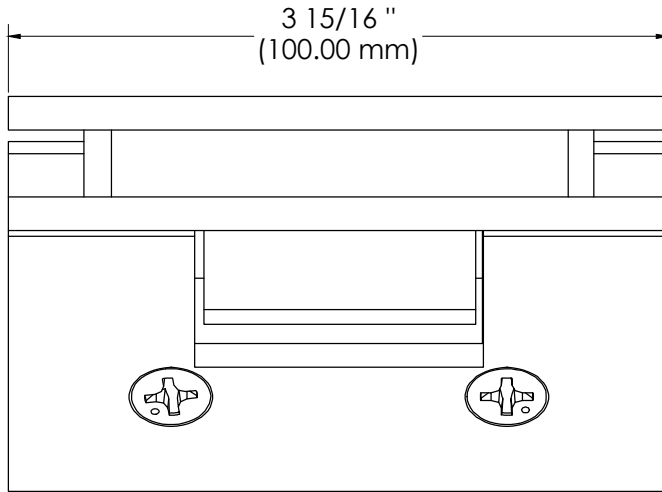

BEST GLASS PARTS - HINGE HEAVY DUTY GLASS TO GLASS 135

PRODUCT SPECIFICATIONS :

- Finishes : Chrome, Black, Brush Nickel, Gold
- Material : Brass
- Maximum Door Capacities for Two Hinges :
 - Maximum Door Weight - 110 lbs (50 kg)
 - Maximum Door Width - 36" (914 mm)
- Maximum Door Capacities for Three Hinges :
 - Maximum Door Weight - 140 lbs (64 kg)
 - Maximum Door Width - 36" (914 mm)

BEST GLASS PARTS - HINGE HEAVY DUTY GLASS TO GLASS 135

BEST GLASS PARTS - HINGE HEAVY DUTY GLASS TO GLASS 135

DOOR TEMPLATE SQUARE CUT

MITERED FIXED PANEL TEMPLATE 45 DEGREE MITER