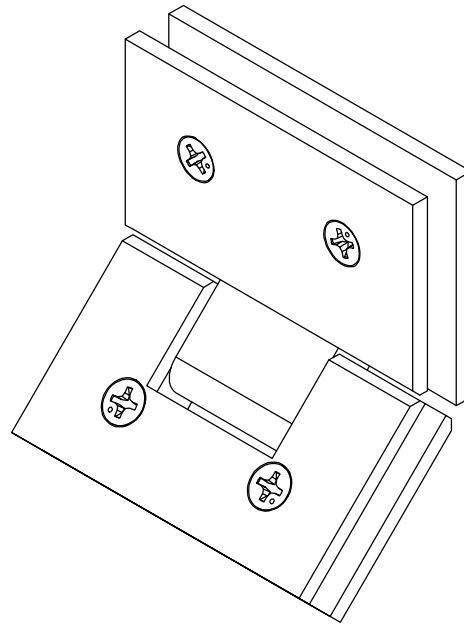

BEST GLASS PARTS - HINGE HEAVY DUTY GLASS TO GLASS 135

PRODUCT SPECIFICATIONS :

- Finishes : Chrome, Black, Brush Nickel, Gold
- Material : Brass
- Maximum Door Capacities for Two Hinges :
 - Maximum Door Weight - 110 lbs (50 kg)
 - Maximum Door Width - 36" (914 mm)
- Maximum Door Capacities for Three Hinges :
 - Maximum Door Weight - 140 lbs (64 kg)
 - Maximum Door Width - 36" (914 mm)

BEST GLASS PARTS - HINGE HEAVY DUTY GLASS TO GLASS 135

BEST GLASS PARTS - HINGE HEAVY DUTY GLASS TO GLASS 135

DOOR TEMPLATE SQUARE CUT

MITERED FIXED PANEL TEMPLATE 45 DEGREE MITER