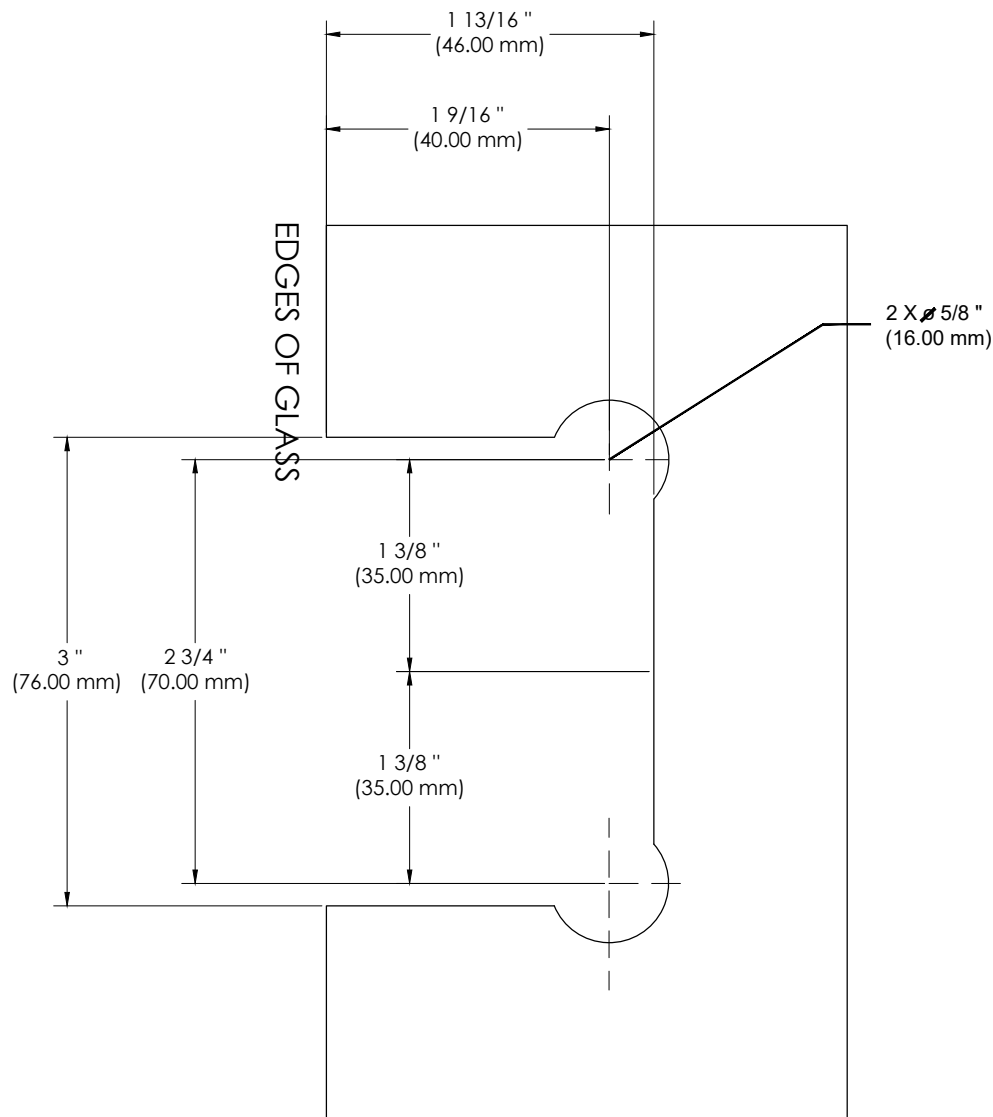

BEST GLASS PARTS - HINGE HEAVY DUTY GLASS TO GLASS 135

PRODUCT SPECIFICATIONS :

- Finishes : Chrome, Black, Brush Nickel, Gold
- Material : Brass
- Maximum Door Capacities for Two Hinges :
 - Maximum Door Weight - 110 lbs (50 kg)
 - Maximum Door Width - 36" (914 mm)
- Maximum Door Capacities for Three Hinges :
 - Maximum Door Weight - 140 lbs (64 kg)
 - Maximum Door Width - 36" (914 mm)

BEST GLASS PARTS - HINGE HEAVY DUTY GLASS TO GLASS 135

BEST GLASS PARTS - HINGE HEAVY DUTY GLASS TO GLASS 135

DOOR TEMPLATE SQUARE CUT

MITERED FIXED PANEL TEMPLATE 45 DEGREE MITER