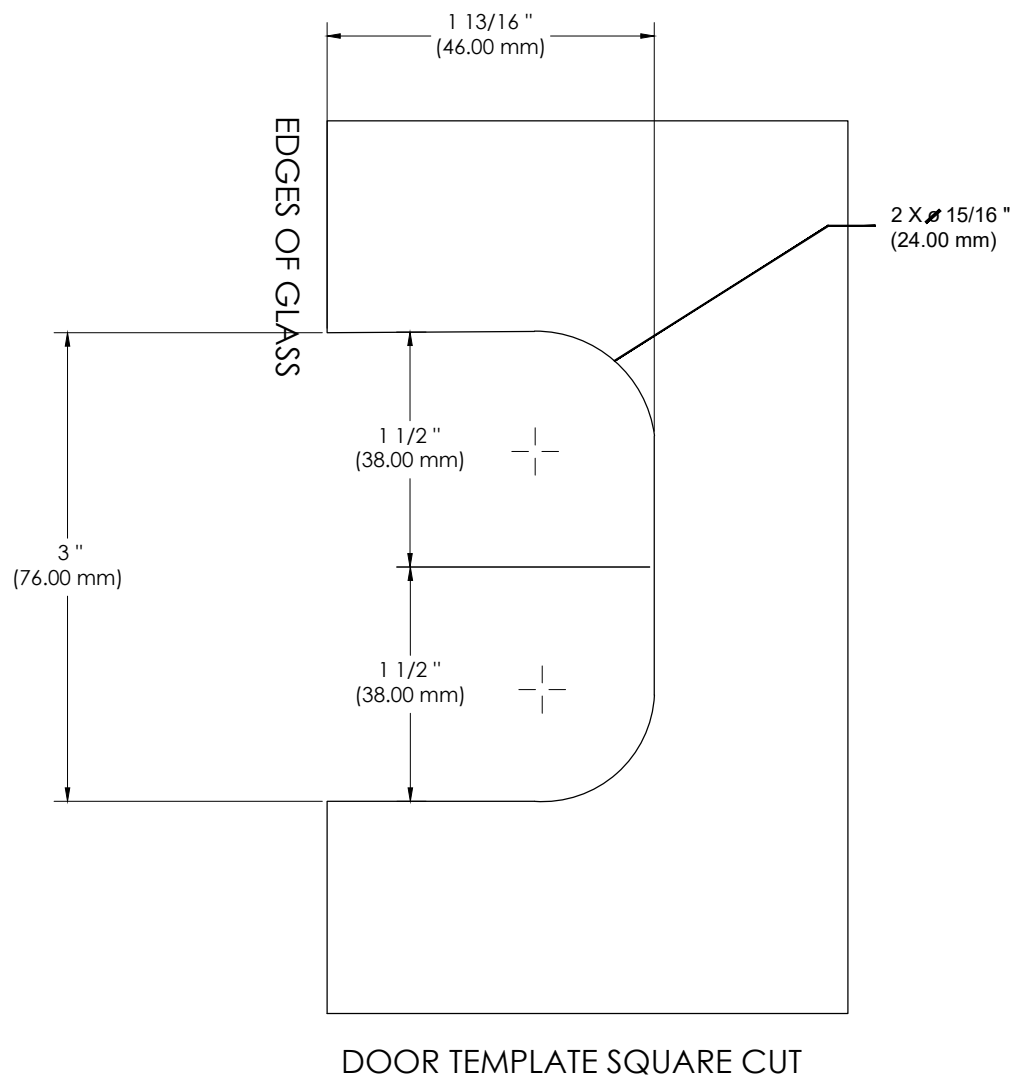

BEST GLASS PARTS - HINGE HEAVY DUTY GLASS TO GLASS 135

PRODUCT SPECIFICATIONS :

- Finishes : Chrome, Black, Brush Nickel, Gold
- Material : Brass
- Maximum Door Capacities for Two Hinges :
 - Maximum Door Weight - 110 lbs (50 kg)
 - Maximum Door Width - 36" (914 mm)
- Maximum Door Capacities for Three Hinges :
 - Maximum Door Weight - 140 lbs (64 kg)
 - Maximum Door Width - 36" (914 mm)

BEST GLASS PARTS - HINGE HEAVY DUTY GLASS TO GLASS 135

BEST GLASS PARTS - HINGE HEAVY DUTY GLASS TO GLASS 135

DOOR TEMPLATE SQUARE CUT

MITERED FIXED PANEL TEMPLATE 45 DEGREE MITER