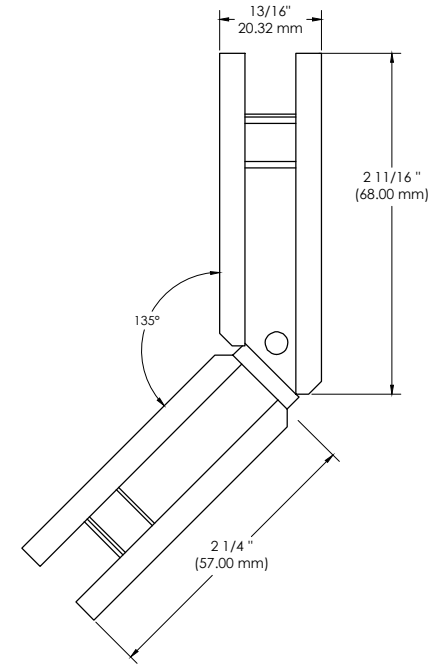

BEST GLASS PARTS - HINGE HEAVY DUTY GLASS TO GLASS 135

PRODUCT SPECIFICATIONS :

- Finishes : Chrome, Black, Brush Nickel, Gold
- Material : Brass
- Maximum Door Capacities for Two Hinges :
 - Maximum Door Weight - 110 lbs (50 kg)
 - Maximum Door Width - 36" (914 mm)
- Maximum Door Capacities for Three Hinges :
 - Maximum Door Weight - 140 lbs (64 kg)
 - Maximum Door Width - 36" (914 mm)

BEST GLASS PARTS - HINGE HEAVY DUTY GLASS TO GLASS 135

BEST GLASS PARTS - HINGE HEAVY DUTY GLASS TO GLASS 135

DOOR TEMPLATE SQUARE CUT

MITERED FIXED PANEL TEMPLATE 45 DEGREE MITER