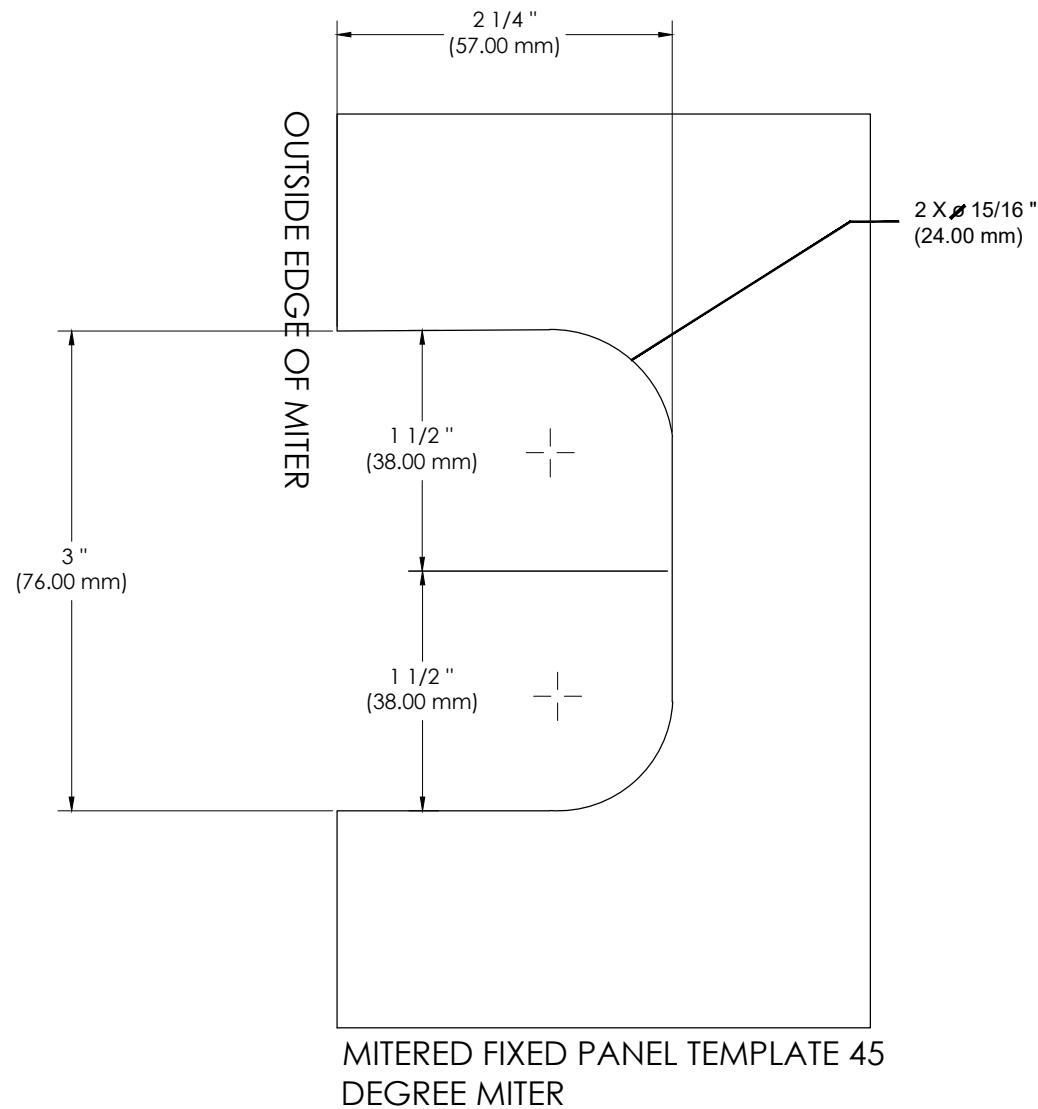

BEST GLASS PARTS - HINGE HEAVY DUTY GLASS TO GLASS 135

PRODUCT SPECIFICATIONS :

- Finishes : Chrome, Black, Brush Nickel, Gold
- Material : Brass
- Maximum Door Capacities for Two Hinges :
 - Maximum Door Weight - 110 lbs (50 kg)
 - Maximum Door Width - 36" (914 mm)
- Maximum Door Capacities for Three Hinges :
 - Maximum Door Weight - 140 lbs (64 kg)
 - Maximum Door Width - 36" (914 mm)

BEST GLASS PARTS - HINGE HEAVY DUTY GLASS TO GLASS 135

BEST GLASS PARTS - HINGE HEAVY DUTY GLASS TO GLASS 135

DOOR TEMPLATE SQUARE CUT

MITERED FIXED PANEL TEMPLATE 45 DEGREE MITER