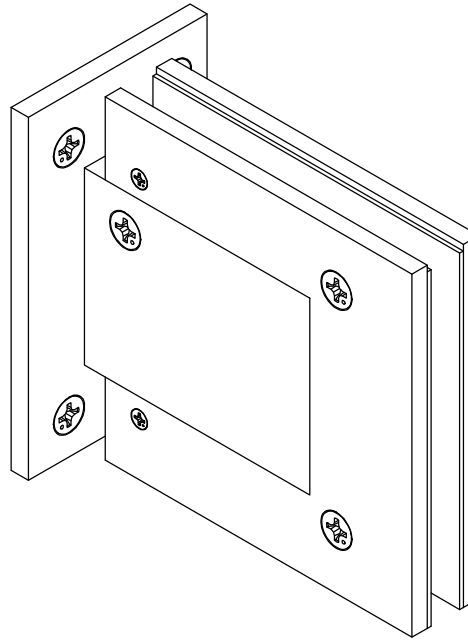

BEST GLASS PARTS - HINGE GENEVA WALL TO GLASS SOFT CLOSE

PRODUCT SPECIFICATIONS :

- Finishes : Chrome, Black, Brush Nickel, Gold
- Material : Brass
- Whisper-Quiet Operation: Features a precision soft-close mechanism that ensures smooth, silent closing and eliminates accidental slams.
- Modern Aesthetics: Designed for a sleek, minimalist look that provides a seamless transition between walls and glass panels.
- High-End Durability: Constructed from premium, heavy-duty materials to ensure long-lasting performance in both homes and offices.
- Enhanced Safety: Protects glass surfaces from impact damage and reduces the risk of pinched fingers, preserving the condition of your installation.
- Easy Installation: Includes all necessary hardware for a secure, professional-grade setup with reduced assembly time.
- Versatile Application: An ideal choice for high-traffic commercial spaces or stylish residential renovations.

BEST GLASS PARTS - HINGE GENEVA WALL TO GLASS SOFT CLOSE