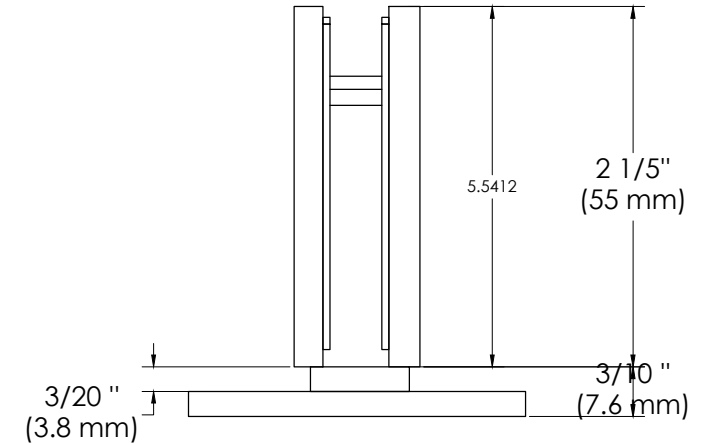

BEST GLASS PARTS - HINGE GENEVA WALL TO GLASS SOFT CLOSE

PRODUCT SPECIFICATIONS :

- Finishes : Chrome, Black, Brush Nickel, Gold
- Material : Brass
- Whisper-Quiet Operation: Features a precision soft-close mechanism that ensures smooth, silent closing and eliminates accidental slams.
- Modern Aesthetics: Designed for a sleek, minimalist look that provides a seamless transition between walls and glass panels.
- High-End Durability: Constructed from premium, heavy-duty materials to ensure long-lasting performance in both homes and offices.
- Enhanced Safety: Protects glass surfaces from impact damage and reduces the risk of pinched fingers, preserving the condition of your installation.
- Easy Installation: Includes all necessary hardware for a secure, professional-grade setup with reduced assembly time.
- Versatile Application: An ideal choice for high-traffic commercial spaces or stylish residential renovations.

BEST GLASS PARTS - HINGE GENEVA WALL TO GLASS SOFT CLOSE