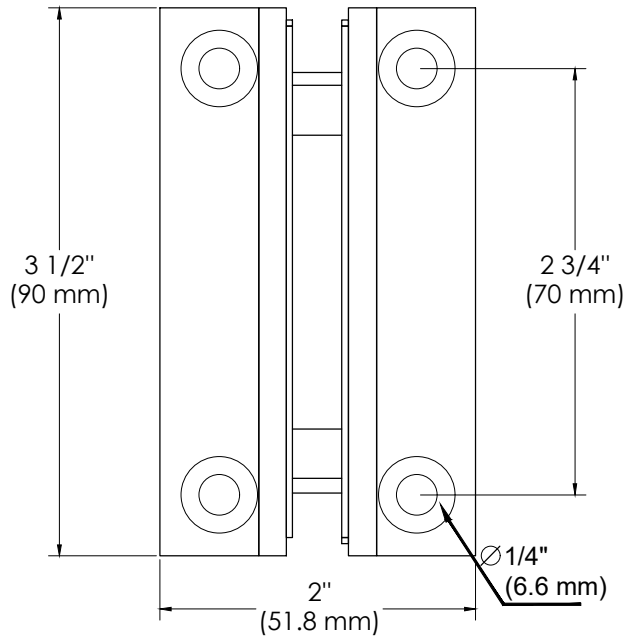

BEST GLASS PARTS - HINGE GENEVA WALL TO GLASS SOFT CLOSE

PRODUCT SPECIFICATIONS :

- Finishes : Chrome, Black, Brush Nickel, Gold
- Material : Brass
- Whisper-Quiet Operation: Features a precision soft-close mechanism that ensures smooth, silent closing and eliminates accidental slams.
- Modern Aesthetics: Designed for a sleek, minimalist look that provides a seamless transition between walls and glass panels.
- High-End Durability: Constructed from premium, heavy-duty materials to ensure long-lasting performance in both homes and offices.
- Enhanced Safety: Protects glass surfaces from impact damage and reduces the risk of pinched fingers, preserving the condition of your installation.
- Easy Installation: Includes all necessary hardware for a secure, professional-grade setup with reduced assembly time.
- Versatile Application: An ideal choice for high-traffic commercial spaces or stylish residential renovations.