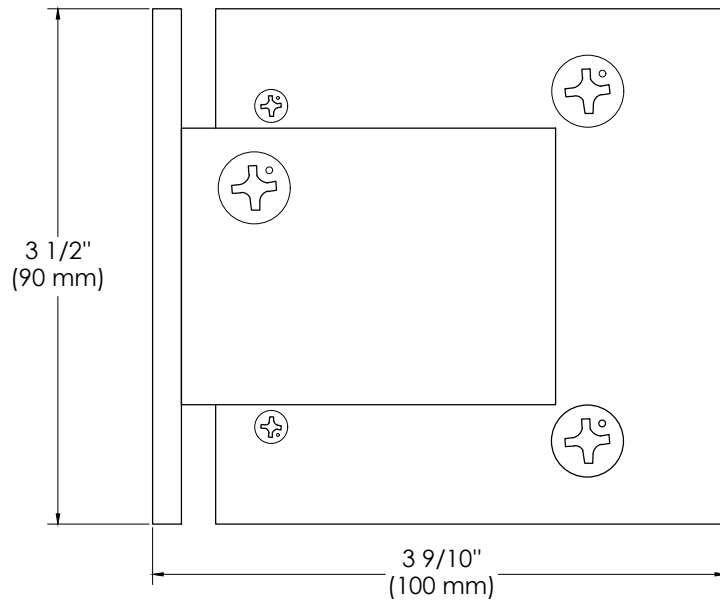

BEST GLASS PARTS - HINGE GENEVA WALL TO GLASS SOFT CLOSE

PRODUCT SPECIFICATIONS :

- Finishes : Chrome, Black, Brush Nickel, Gold
- Material : Brass
- Whisper-Quiet Operation: Features a precision soft-close mechanism that ensures smooth, silent closing and eliminates accidental slams.
- Modern Aesthetics: Designed for a sleek, minimalist look that provides a seamless transition between walls and glass panels.
- High-End Durability: Constructed from premium, heavy-duty materials to ensure long-lasting performance in both homes and offices.
- Enhanced Safety: Protects glass surfaces from impact damage and reduces the risk of pinched fingers, preserving the condition of your installation.
- Easy Installation: Includes all necessary hardware for a secure, professional-grade setup with reduced assembly time.
- Versatile Application: An ideal choice for high-traffic commercial spaces or stylish residential renovations.