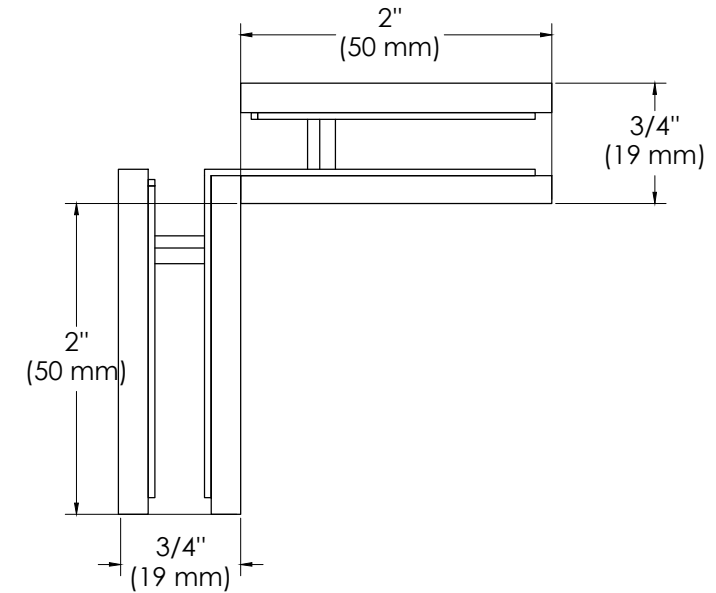

# BEST GLASS PARTS - GLASS TO WALL CLAMP 90

## PRODUCT SPECIFICATIONS :

- Finishes : Chrome, Black, Brush Nickel
- Material : Brass