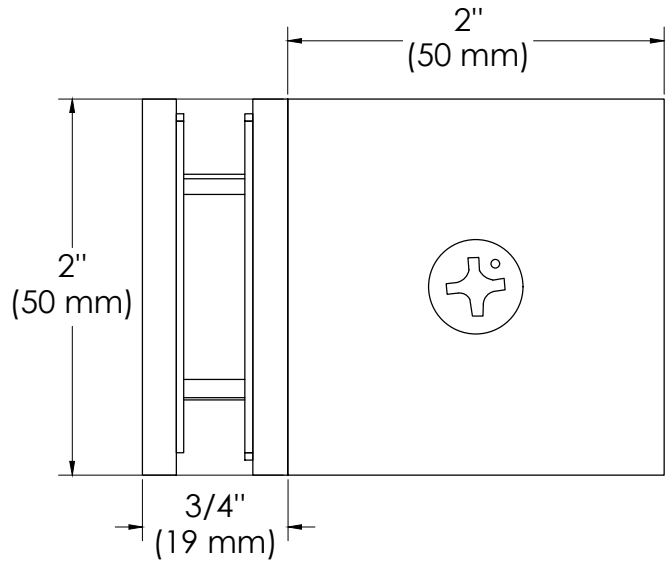

# BEST GLASS PARTS - GLASS TO WALL CLAMP 90