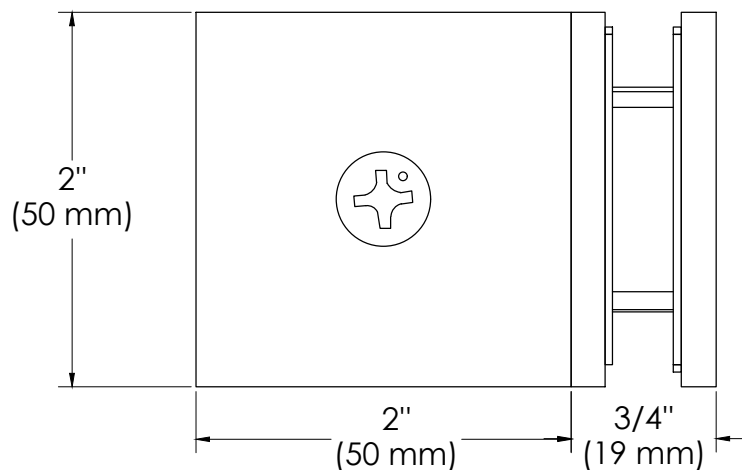

# BEST GLASS PARTS - GLASS TO WALL CLAMP 90