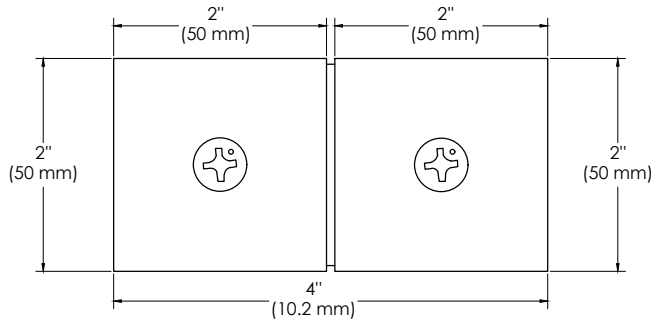

BEST GLASS PARTS - GLASS TO WALL CLAMP 180 FIXED

PRODUCT SPECIFICATIONS :

- Finishes : Chrome, Black, Brush Nickel
- Material : Brass