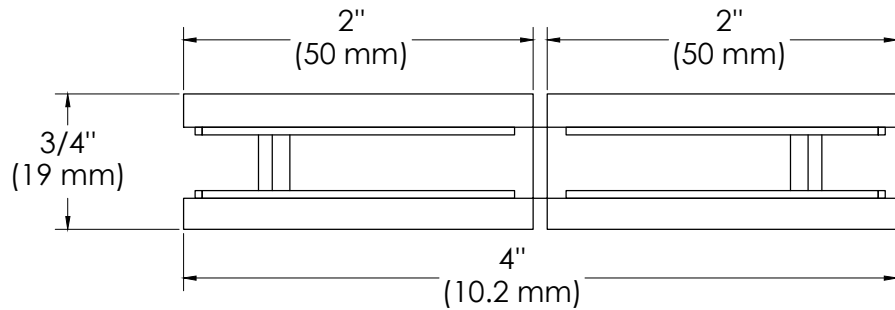

BEST GLASS PARTS - GLASS TO WALL CLAMP 180 FIXED

PRODUCT SPECIFICATIONS :

- Finishes : Chrome, Black, Brush Nickel
- Material : Brass