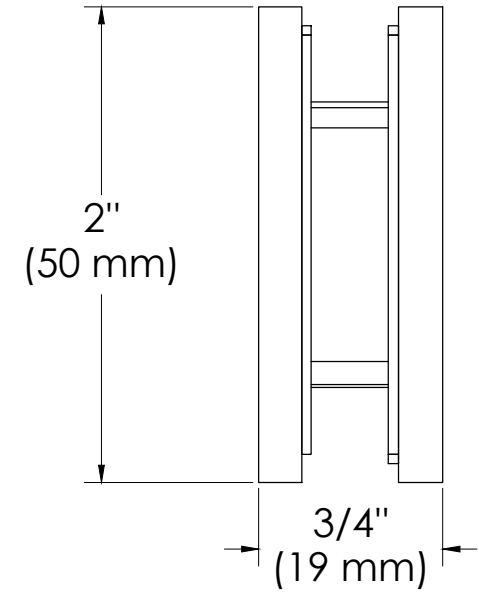

BEST GLASS PARTS - GLASS TO WALL CLAMP 180 FIXED

PRODUCT SPECIFICATIONS :

- Finishes : Chrome, Black, Brush Nickel
- Material : Brass