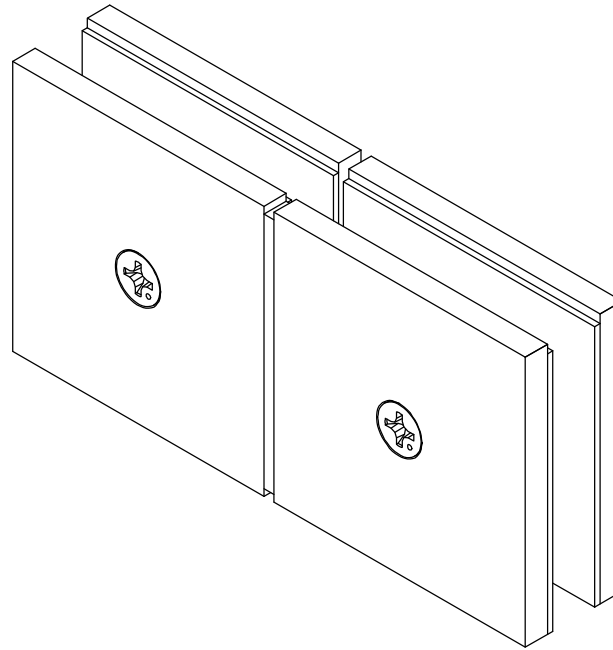

BEST GLASS PARTS - GLASS TO WALL CLAMP 180 FIXED

PRODUCT SPECIFICATIONS :

- Finishes : Chrome, Black, Brush Nickel
- Material : Brass