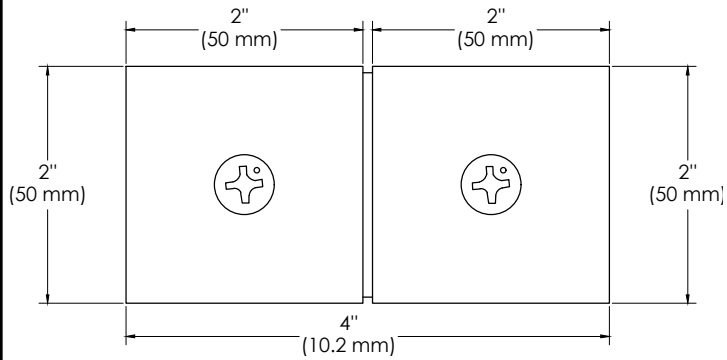

# BEST GLASS PARTS - GLASS TO WALL CLAMP 135