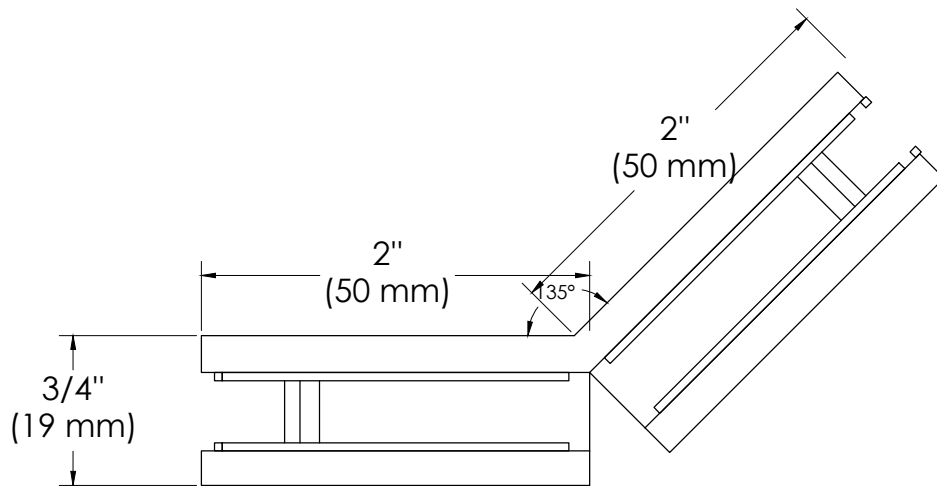

# BEST GLASS PARTS - GLASS TO WALL CLAMP 135

## PRODUCT SPECIFICATIONS :

- Finishes : Chrome, Black, Brush Nickel
- Material : Brass