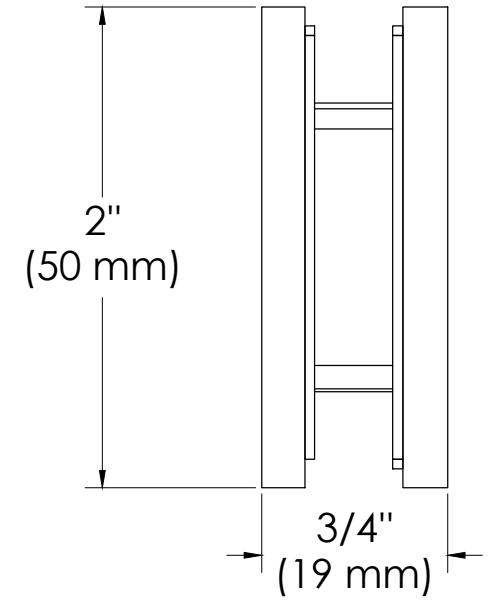

# BEST GLASS PARTS - GLASS TO WALL CLAMP 135

## PRODUCT SPECIFICATIONS :

- Finishes : Chrome, Black, Brush Nickel
- Material : Brass