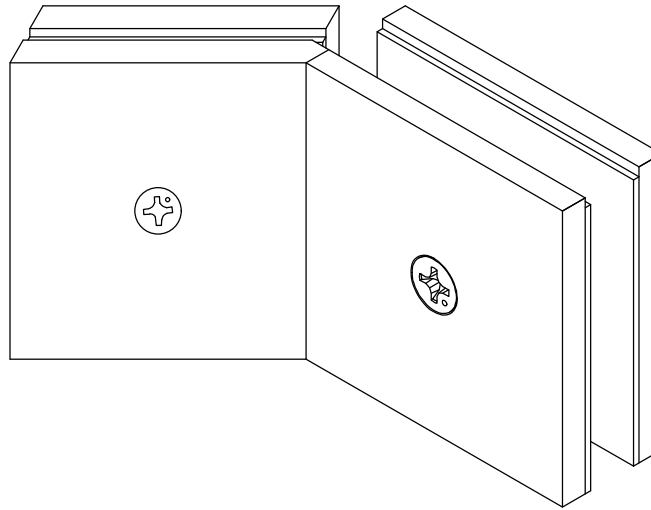

# BEST GLASS PARTS - GLASS TO WALL CLAMP 135

## PRODUCT SPECIFICATIONS :

- Finishes : Chrome, Black, Brush Nickel
- Material : Brass